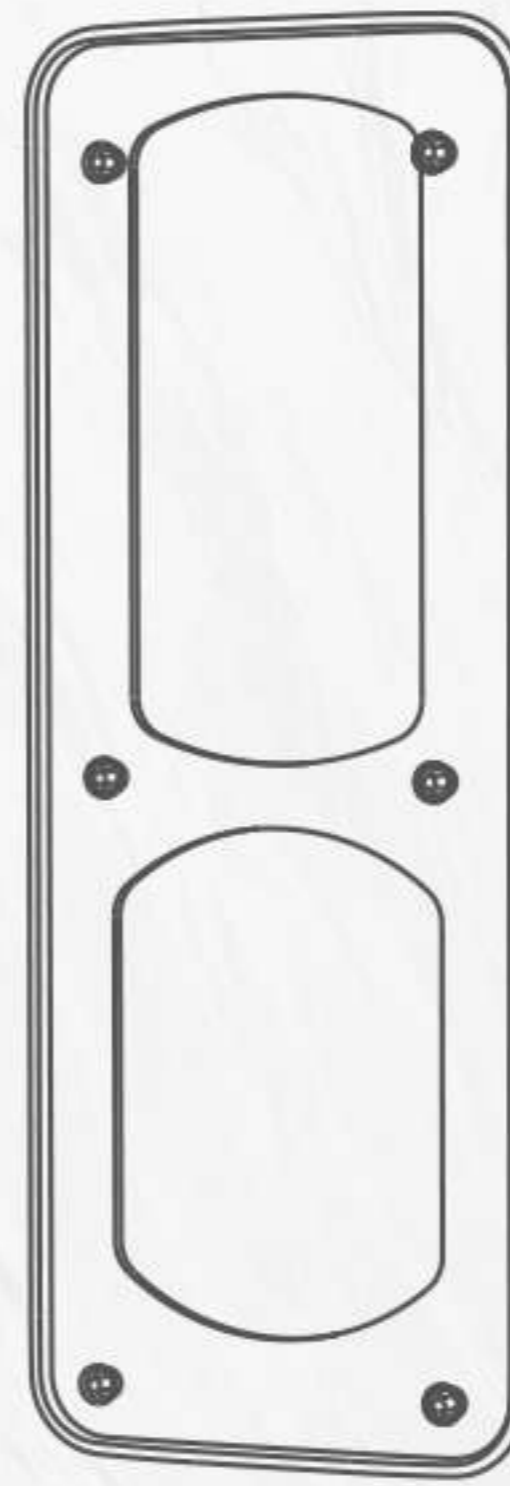

- **Lock Dimension:** 169mm(H)*63mm(W)*22mm(T);
- **User Capacity:** Finger: 200, PIN: 200, Card: 200, E-key: unlimited;
- **Suitable for all Doors, All Door Thickness;**
- **Suitable for all mortises:** Self-locking Deadbolt
- **Multiple Accesses:** BLE APP, Fingerprint, PIN Code, RFID Cards, Keys;
- **Available in Black, Silver;**
- **Automatic Locking; Waterproof IP65;**
- **200K Cycle Times; 200-Hours Salt-Spray Durability;**
- **Voice Commands via Google Assistant & Amazon Alexa;**
- **USB for emergency power and Mechanical key for emergency;**

Suitable For the Following Locks

Smart Deadbolt

60/70mm
Adjustable Deadbolt

Packing Details

T1B Smart Deadbolt

Front Panel *1

Back Panel *1

Rubber Plate *2