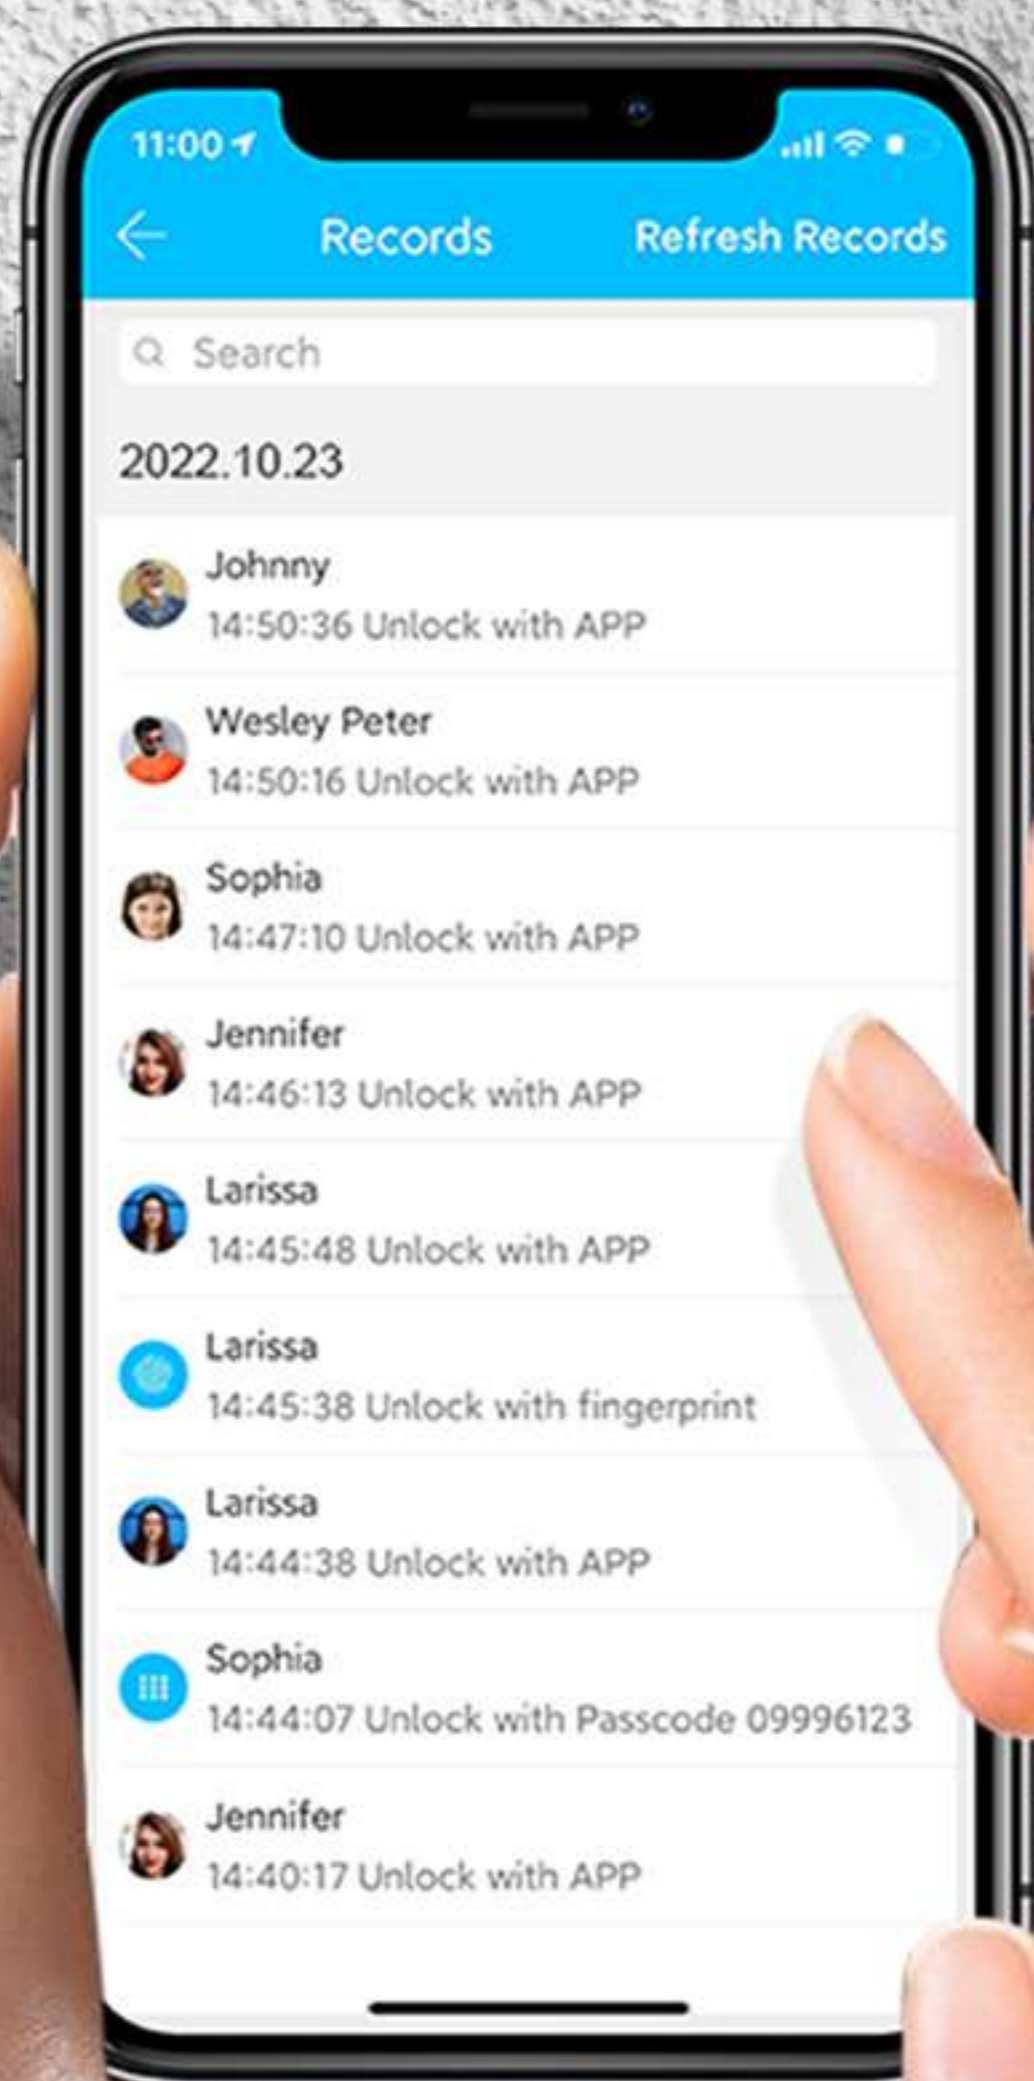

HEIKEN BUILDING MATERIAL

S800-DB01 Smart Deadbolt

HEIKEN
Your Ultimate Door Solutions Specialist

 BLE	 APP	 Fingerprint	 Password
 Card	 Keyless Fob	 Mechanical Key	 Remote Control

S800 DB01
Smart Deadbolt

Check Unlocked Records

Before - only key unlock

S800 DB01 Smart Deadbolt

- ✓ BLE APP
- ✓ Fingerprint
- ✓ Card unlock
- ✓ WiFi unlock
- ✓ Pin code unlock
- ✓ Keyless Fob Unlock
- ✓ Mechanical key unlock

DIY Installation

Easy installation,
Saving time & More convenient.

Multiple Ways to Unlock

Fingerprint

Anti-peep Password

BLE APP

RFID Card

Mechanical Key

Micro USB Port For Emergency

- **Lock Dimension:** 169mm(H)*63mm(W)*22mm(T);
- **User Capacity:** Finger: 200, PIN: 200, Card: 200, E-key: unlimited;
- **Suitable for all Doors, All Door Thickness;**
- **Suitable for all mortises:** Self-locking Deadbolt
- **Multiple Accesses:** BLE APP, Fingerprint, PIN Code, RFID Cards, Keys;
- **Available in Black, Silver;**
- **Automatic Locking; Waterproof IP65;**
- **200K Cycle Times; 200-Hours Salt-Spray Durability;**
- **Voice Commands via Google Assistant & Amazon Alexa;**
- **USB for emergency power and Mechanical key for emergency;**