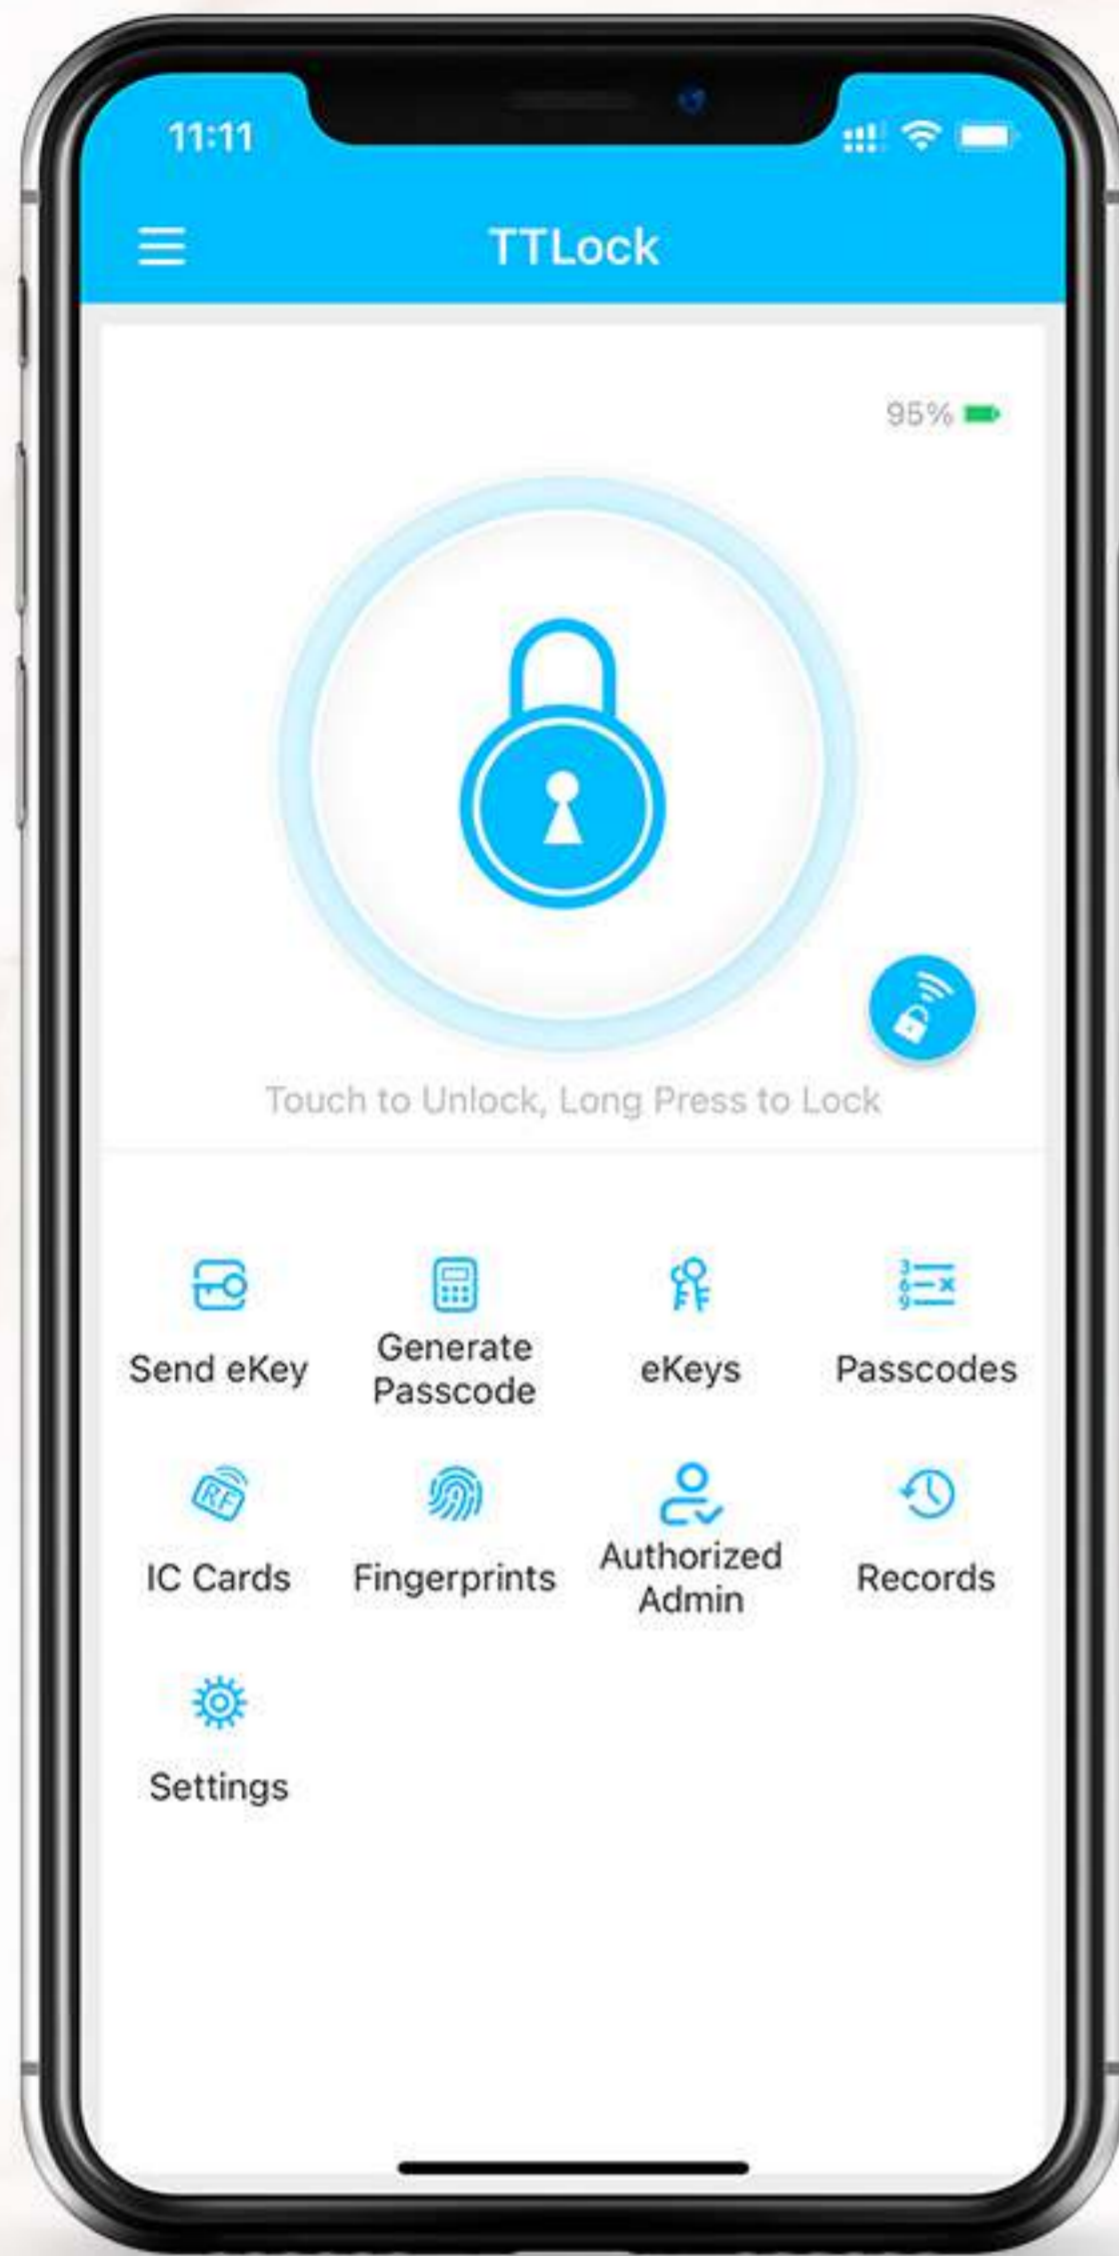

HEIKEN BUILDING MATERIAL

S800-DB01 Smart Deadbolt

HEIKEN
Your Ultimate Door Solutions Specialist

 BLE	 APP	 Fingerprint	 Password
 Card	 Keyless Fob	 Mechanical Key	 Remote Control

S800 DB01
Smart Deadbolt

Check Unlocked Records

Before - only key unlock

S800 DB01 Smart Deadbolt

- ✓ BLE APP
- ✓ Fingerprint
- ✓ Card unlock
- ✓ WiFi unlock
- ✓ Pin code unlock
- ✓ Keyless Fob Unlock
- ✓ Mechanical key unlock

DIY Installation

Easy installation,
Saving time & More convenient.

Multiple Ways to Unlock

Fingerprint

Anti-peep Password

BLE APP

RFID Card

Mechanical Key

Micro USB Port For Emergency

- **Lock Dimension:** 169mm(H)*63mm(W)*22mm(T);
- **User Capacity:** Finger: 200, PIN: 200, Card: 200, E-key: unlimited;
- **Suitable for all Doors, All Door Thickness;**
- **Suitable for all mortises:** Self-locking Deadbolt
- **Multiple Accesses:** BLE APP, Fingerprint, PIN Code, RFID Cards, Keys;
- **Available in Black, Silver;**
- **Automatic Locking; Waterproof IP65;**
- **200K Cycle Times; 200-Hours Salt-Spray Durability;**
- **Voice Commands via Google Assistant & Amazon Alexa;**
- **USB for emergency power and Mechanical key for emergency;**