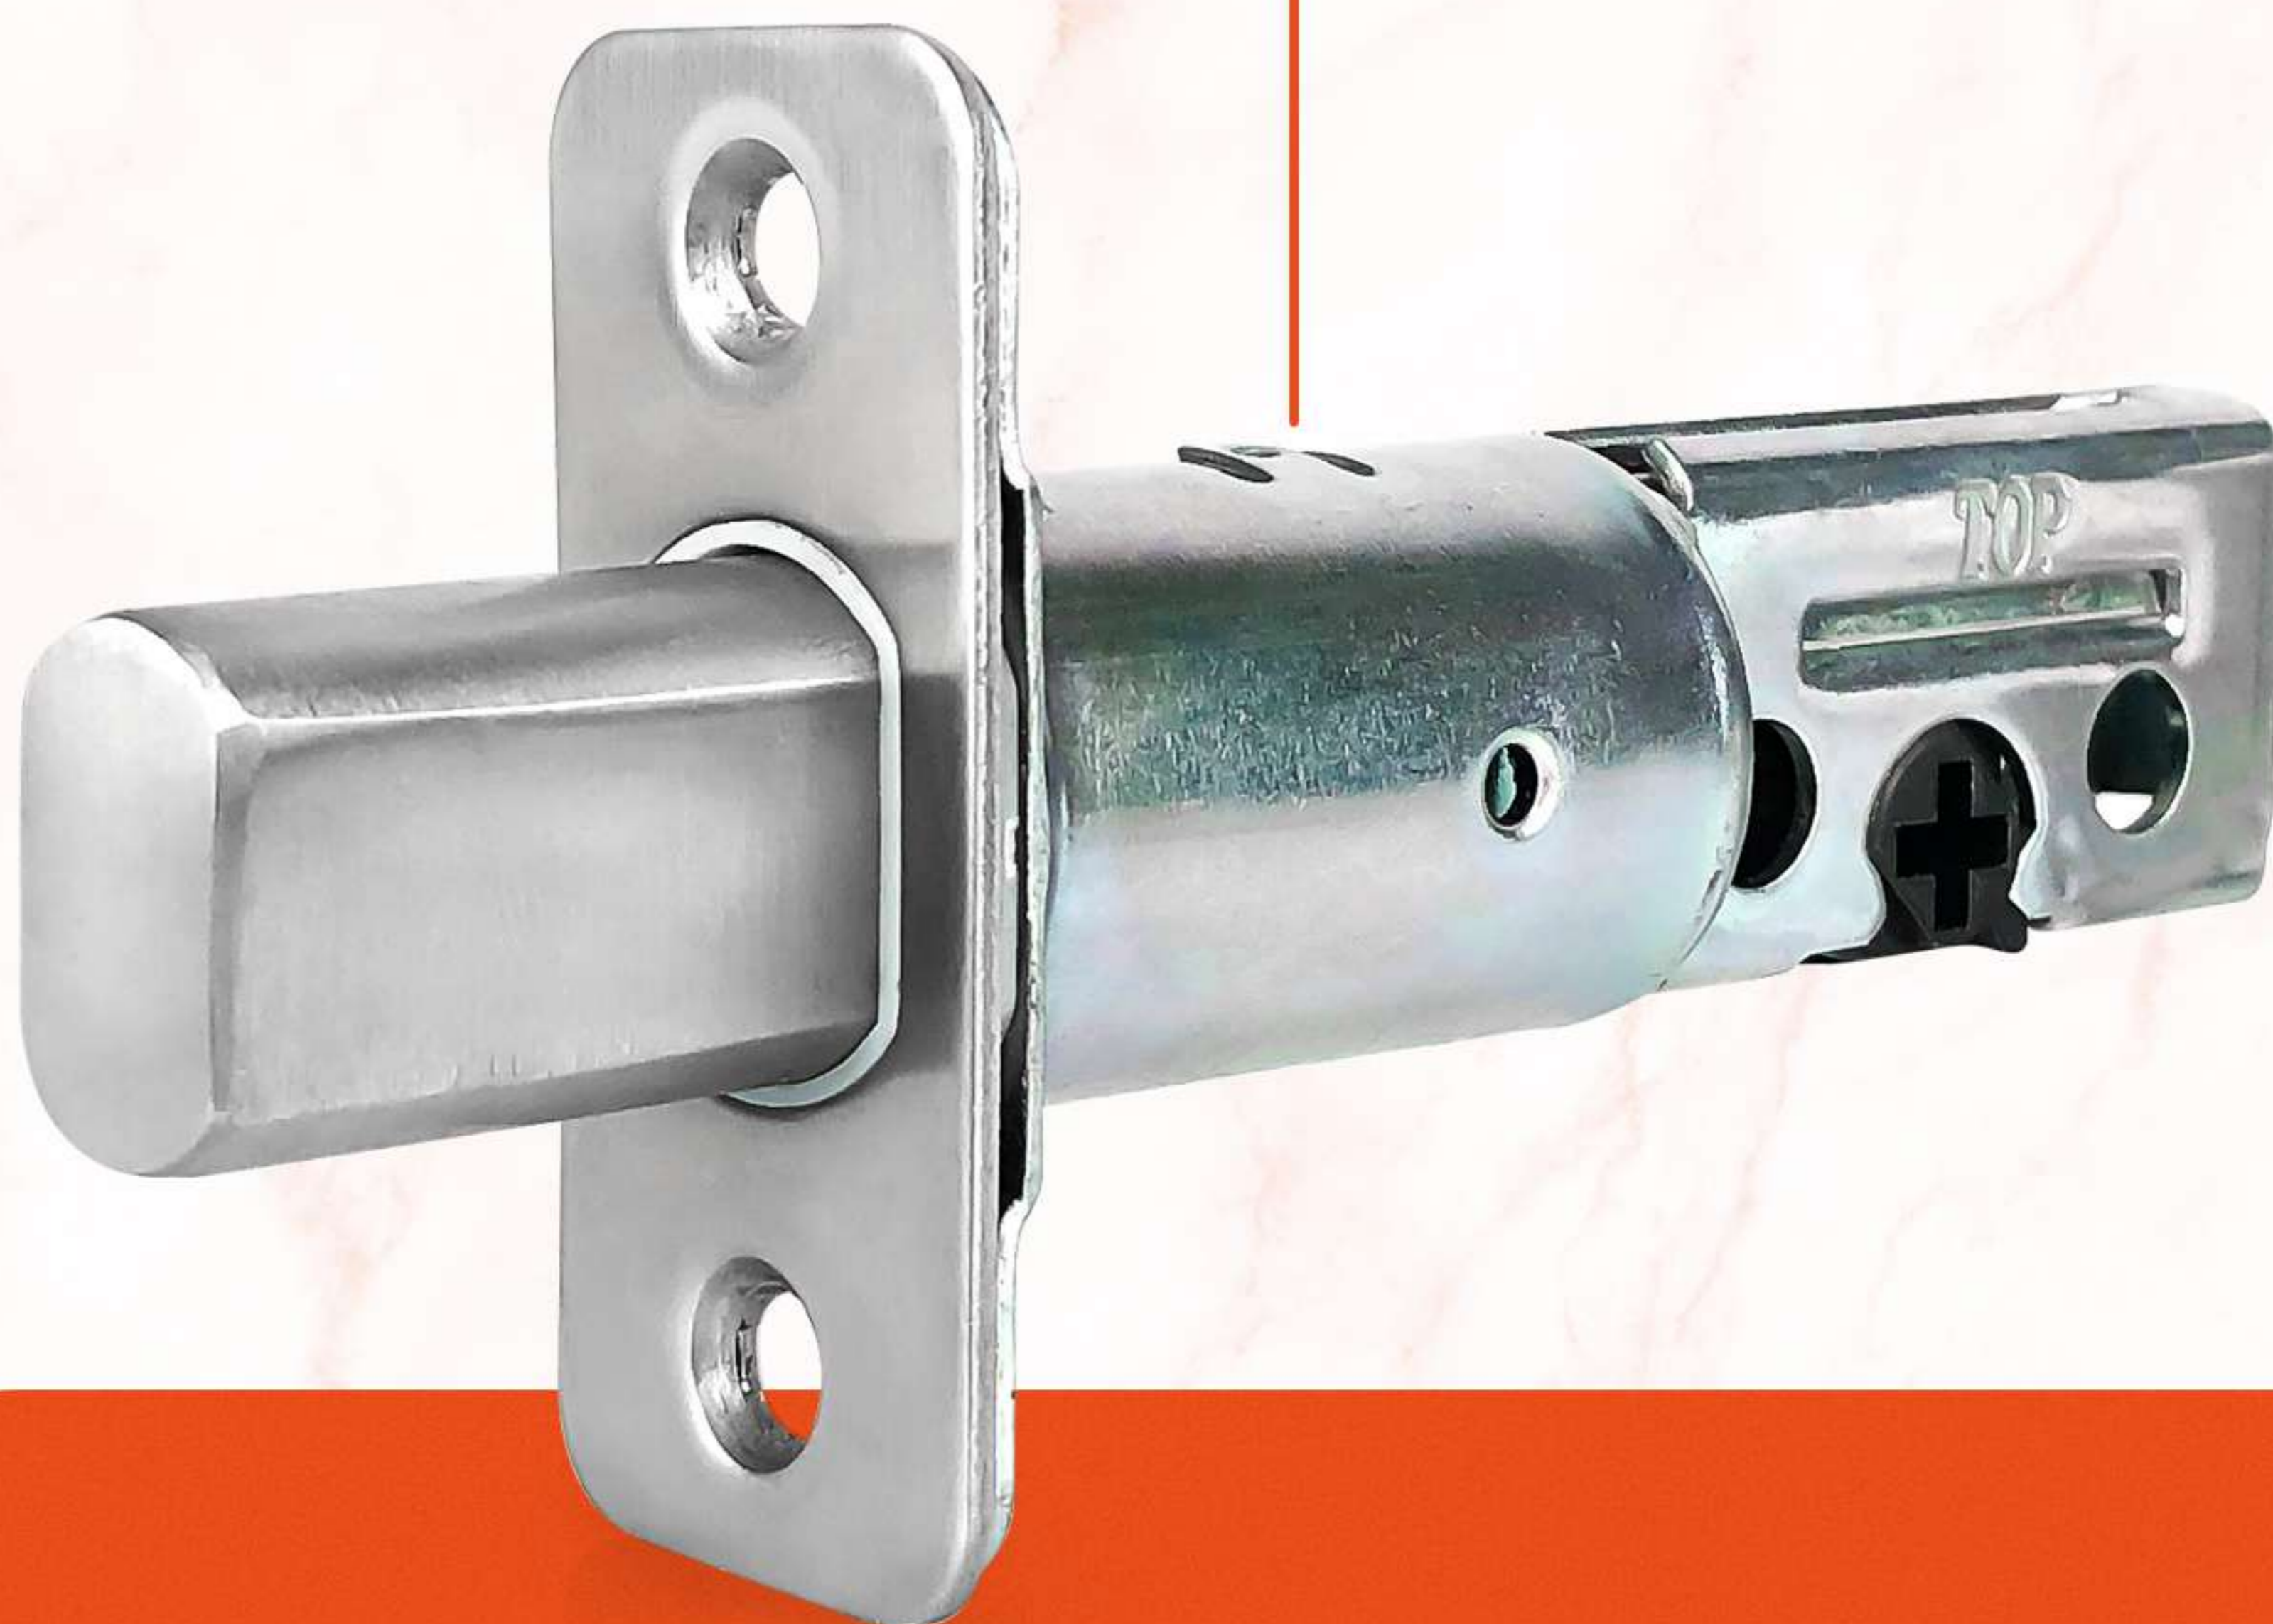

HEIKEN BUILDING MATERIAL

S800-DB01 Smart Deadbolt

HEIKEN
Your Ultimate Door Solutions Specialist

 BLE	 APP	 Fingerprint	 Password
 Card	 Keyless Fob	 Mechanical Key	 Remote Control

S800 DB01
Smart Deadbolt

Easy installation,
Saving time & More convenient.

Multiple Ways to Unlock

Fingerprint

Anti-peep Password

BLE APP

RFID Card

Mechanical Key

Micro USB Port For Emergency

- **Lock Dimension:** 169mm(H)*63mm(W)*22mm(T);
- **User Capacity:** Finger: 200, PIN: 200, Card: 200, E-key: unlimited;
- **Suitable for all Doors, All Door Thickness;**
- **Suitable for all mortises:** Self-locking Deadbolt
- **Multiple Accesses:** BLE APP, Fingerprint, PIN Code, RFID Cards, Keys;
- **Available in Black, Silver;**
- **Automatic Locking; Waterproof IP65;**
- **200K Cycle Times; 200-Hours Salt-Spray Durability;**
- **Voice Commands via Google Assistant & Amazon Alexa;**
- **USB for emergency power and Mechanical key for emergency;**

Suitable For the Following Locks

Smart Deadbolt

60/70mm
Adjustable Deadbolt

Packing Details

T1B Smart Deadbolt

Front Panel *1

Back Panel *1

Rubber Plate *2