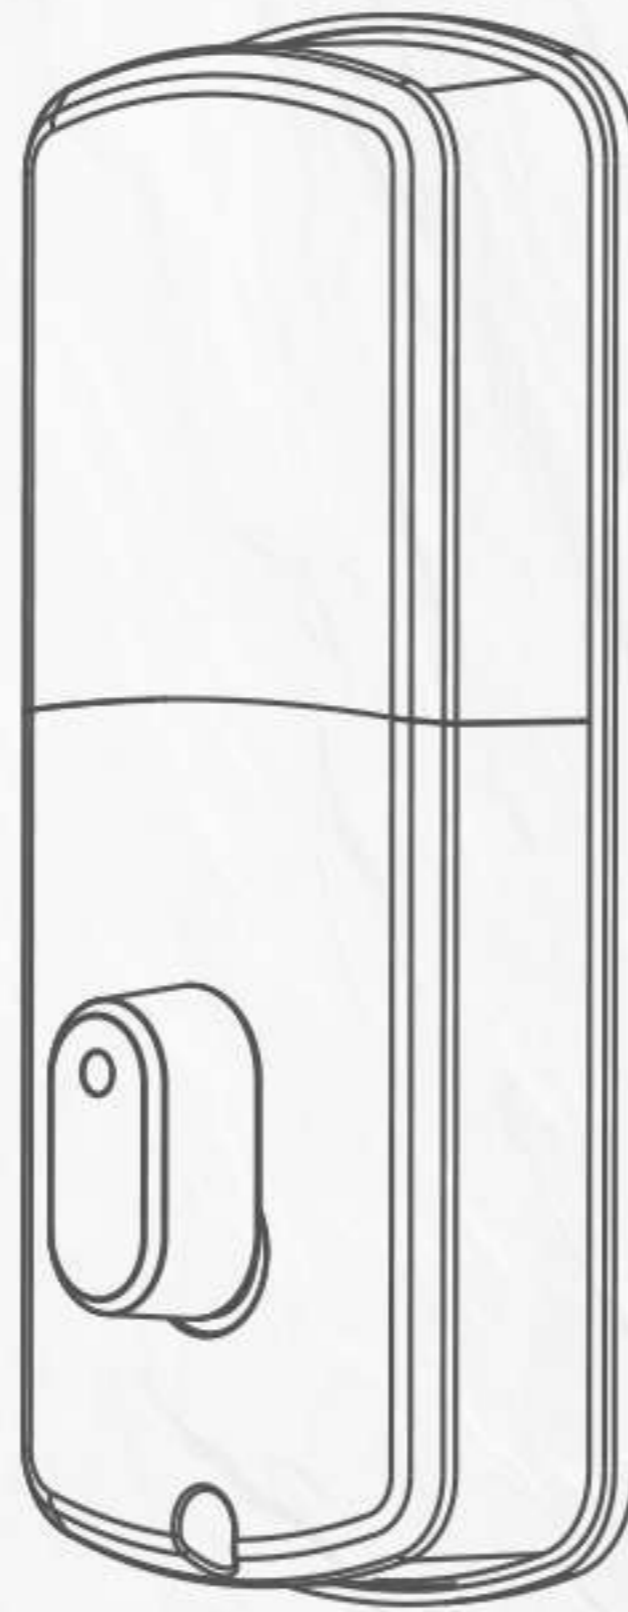

- **Lock Dimension:** 169mm(H)*63mm(W)*22mm(T);
- **User Capacity:** Finger: 200, PIN: 200, Card: 200, E-key: unlimited;
- **Suitable for all Doors, All Door Thickness;**
- **Suitable for all mortises:** Self-locking Deadbolt
- **Multiple Accesses:** BLE APP, Fingerprint, PIN Code, RFID Cards, Keys;
- **Available in Black, Silver;**
- **Automatic Locking; Waterproof IP65;**
- **200K Cycle Times; 200-Hours Salt-Spray Durability;**
- **Voice Commands via Google Assistant & Amazon Alexa;**
- **USB for emergency power and Mechanical key for emergency;**

Suitable For the Following Locks

Smart Deadbolt

60/70mm
Adjustable Deadbolt

Packing Details

T1B Smart Deadbolt

Front Panel *1

Back Panel *1

Rubber Plate *2