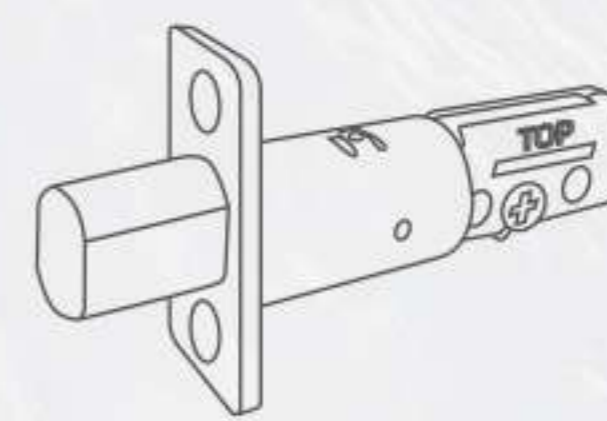

Deadbolt *1