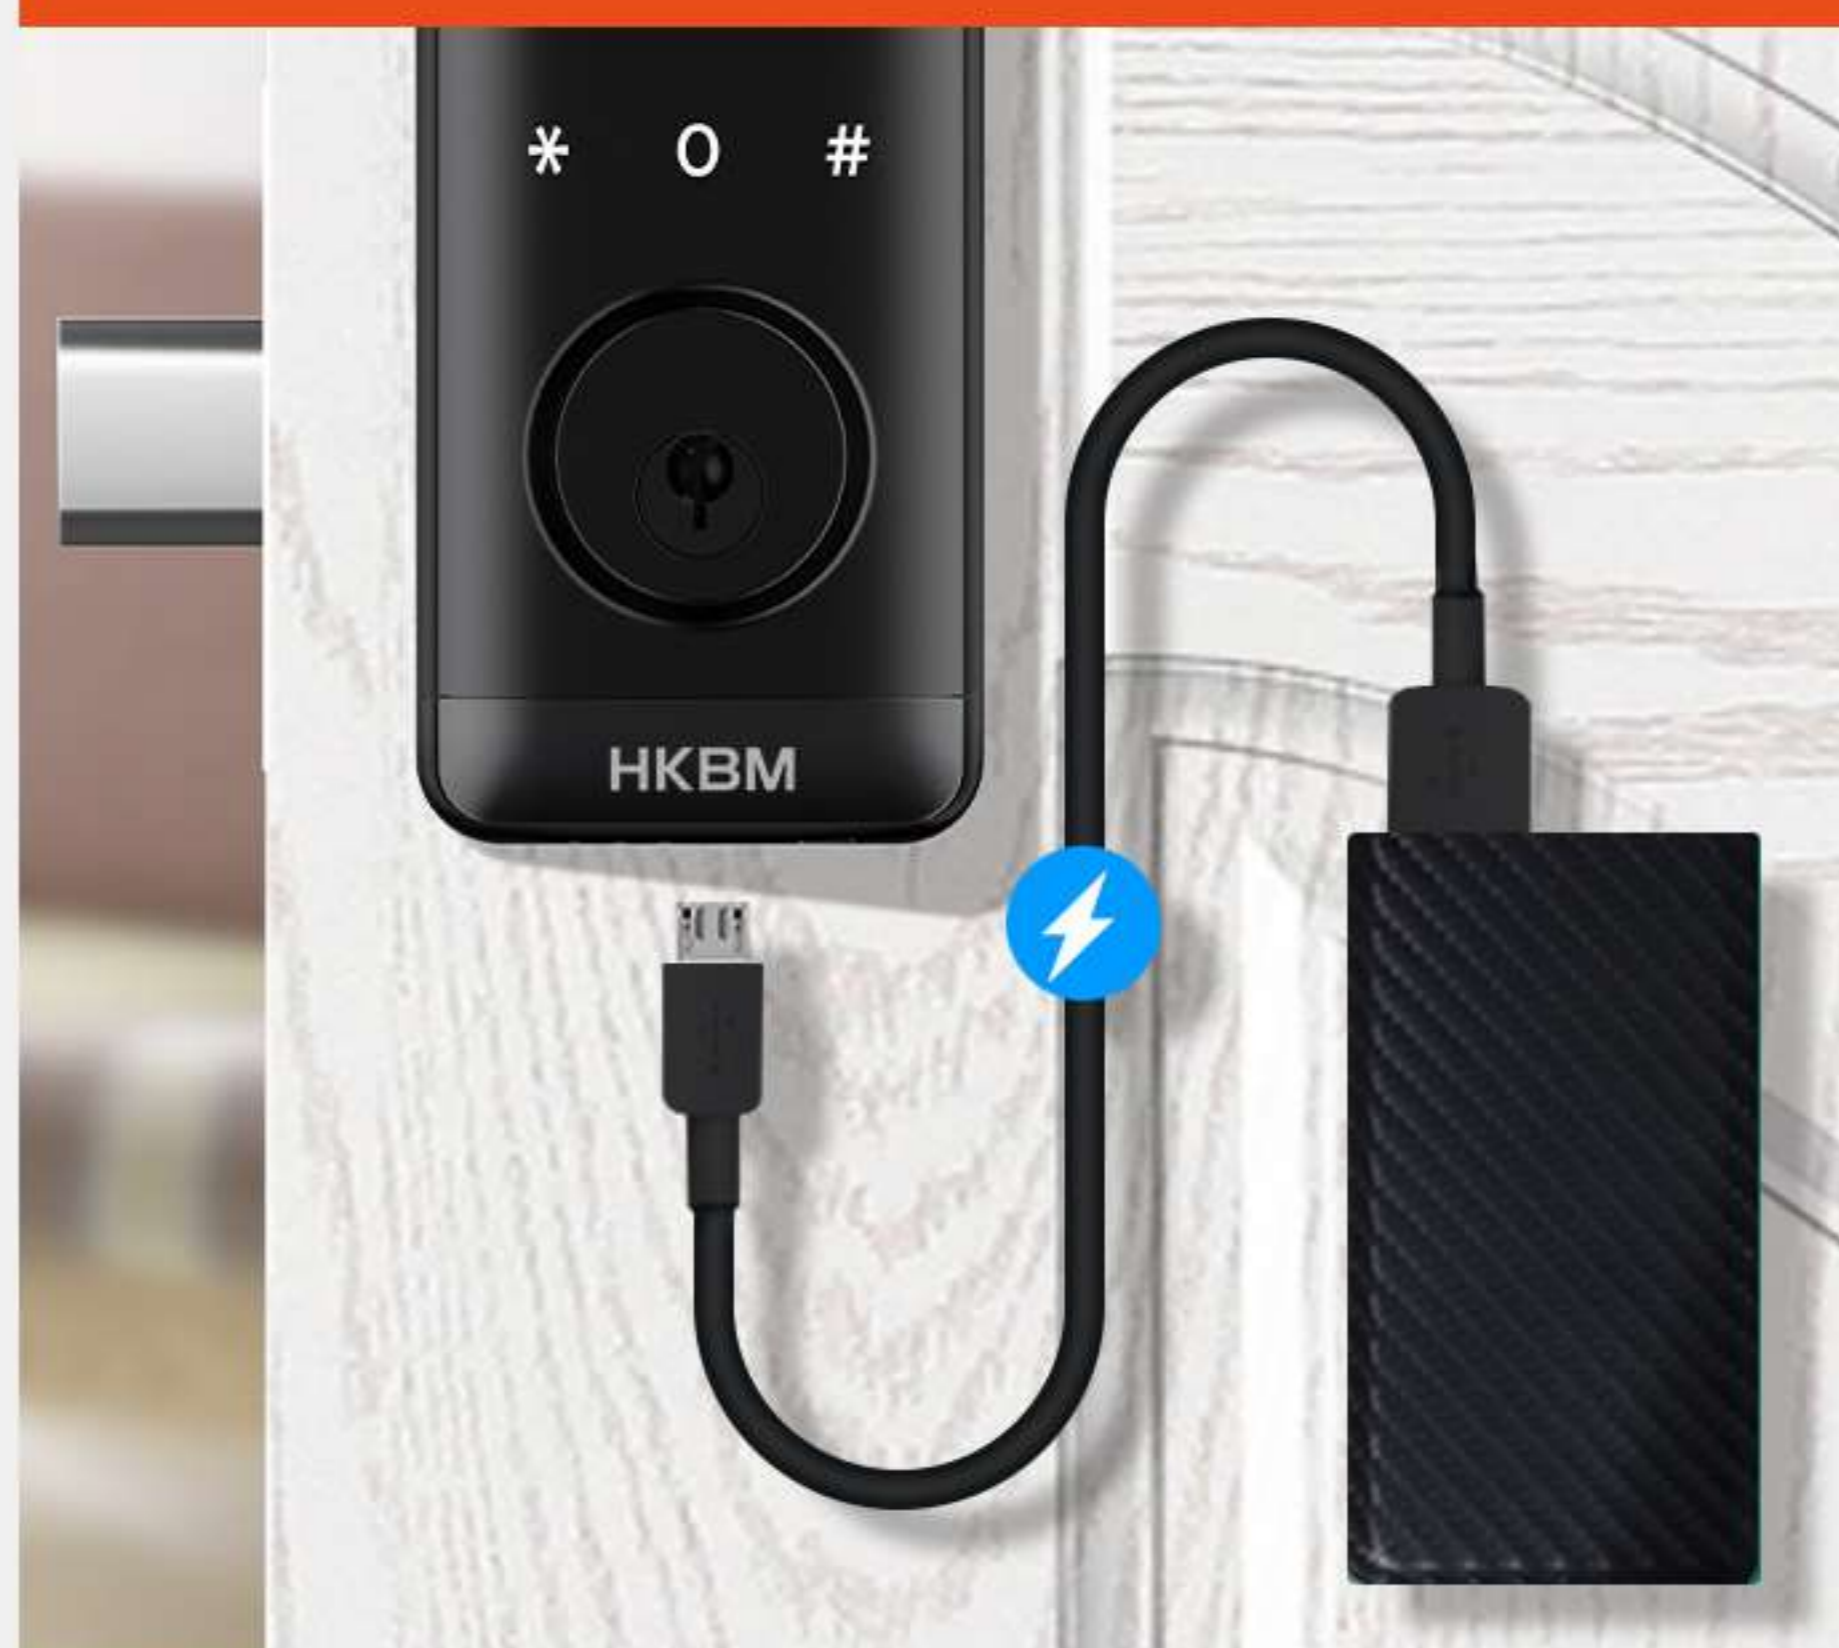

Easy installation,
Saving time & More convenient.

Multiple Ways to Unlock

Fingerprint

Anti-peep Password

BLE APP

RFID Card

Mechanical Key

Micro USB Port For Emergency

- **Lock Dimension:** 169mm(H)*63mm(W)*22mm(T);
- **User Capacity:** Finger: 200, PIN: 200, Card: 200, E-key: unlimited;
- **Suitable for all Doors, All Door Thickness;**
- **Suitable for all mortises:** Self-locking Deadbolt
- **Multiple Accesses:** BLE APP, Fingerprint, PIN Code, RFID Cards, Keys;
- **Available in Black, Silver;**
- **Automatic Locking; Waterproof IP65;**
- **200K Cycle Times; 200-Hours Salt-Spray Durability;**
- **Voice Commands via Google Assistant & Amazon Alexa;**
- **USB for emergency power and Mechanical key for emergency;**