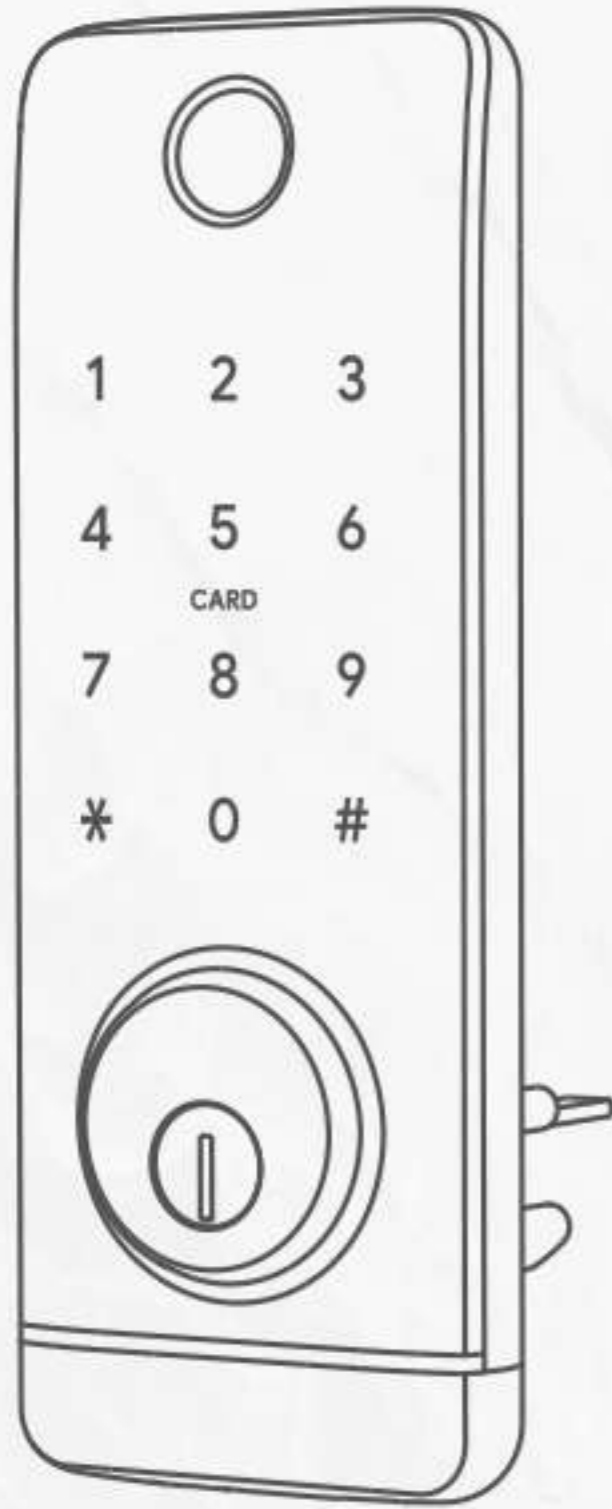

- **Lock Dimension:** 169mm(H)*63mm(W)*22mm(T);
- **User Capacity:** Finger: 200, PIN: 200, Card: 200, E-key: unlimited;
- **Suitable for all Doors, All Door Thickness;**
- **Suitable for all mortises:** Self-locking Deadbolt
- **Multiple Accesses:** BLE APP, Fingerprint, PIN Code, RFID Cards, Keys;
- **Available in Black, Silver;**
- **Automatic Locking; Waterproof IP65;**
- **200K Cycle Times; 200-Hours Salt-Spray Durability;**
- **Voice Commands via Google Assistant & Amazon Alexa;**
- **USB for emergency power and Mechanical key for emergency;**

Suitable For the Following Locks

Smart Deadbolt

60/70mm
Adjustable Deadbolt

Packing Details

T1B Smart Deadbolt

Front Panel *1

Back Panel *1

Rubber Plate *2