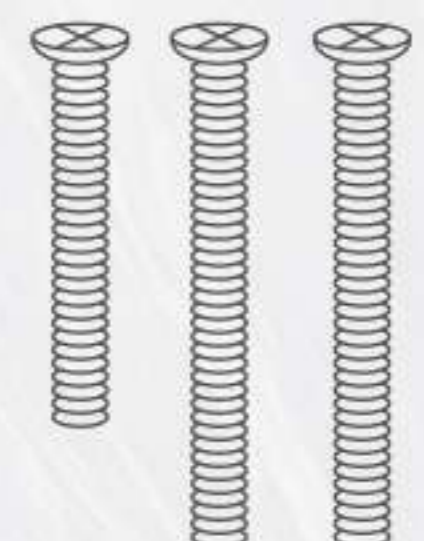

User Manual *1

Panul Strike *4

Screw Casing *3

U-Pin *1

Strike *1

Strike Box *1

Mortise Screw *4

Screw *3