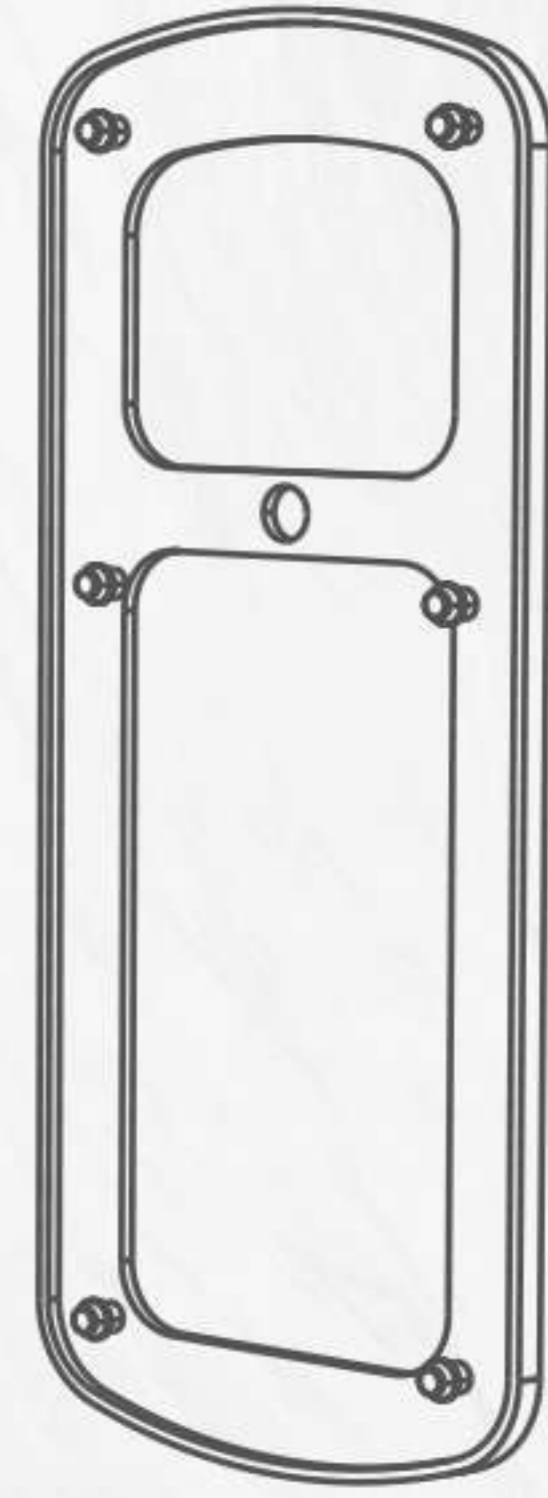

- **Lock Dimension:** 169mm(H)*63mm(W)*22mm(T);
- **User Capacity:** Finger: 200, PIN: 200, Card: 200, E-key: unlimited;
- **Suitable for all Doors, All Door Thickness;**
- **Suitable for all mortises:** Self-locking Deadbolt
- **Multiple Accesses:** BLE APP, Fingerprint, PIN Code, RFID Cards, Keys;
- **Available in Black, Silver;**
- **Automatic Locking; Waterproof IP65;**
- **200K Cycle Times; 200-Hours Salt-Spray Durability;**
- **Voice Commands via Google Assistant & Amazon Alexa;**
- **USB for emergency power and Mechanical key for emergency;**

Suitable For the Following Locks

Smart Deadbolt

60/70mm
Adjustable Deadbolt

Packing Details

T1B Smart Deadbolt

Front Panel *1

Back Panel *1

Rubber Plate *2