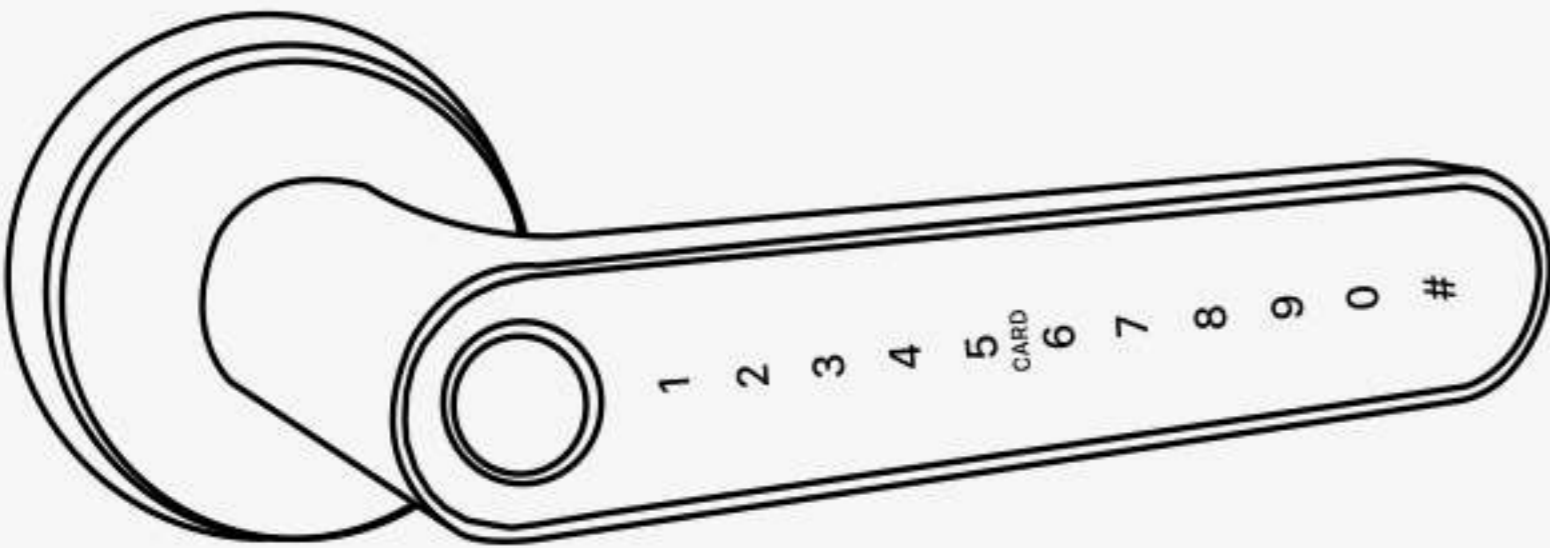

INSIDE PACKING