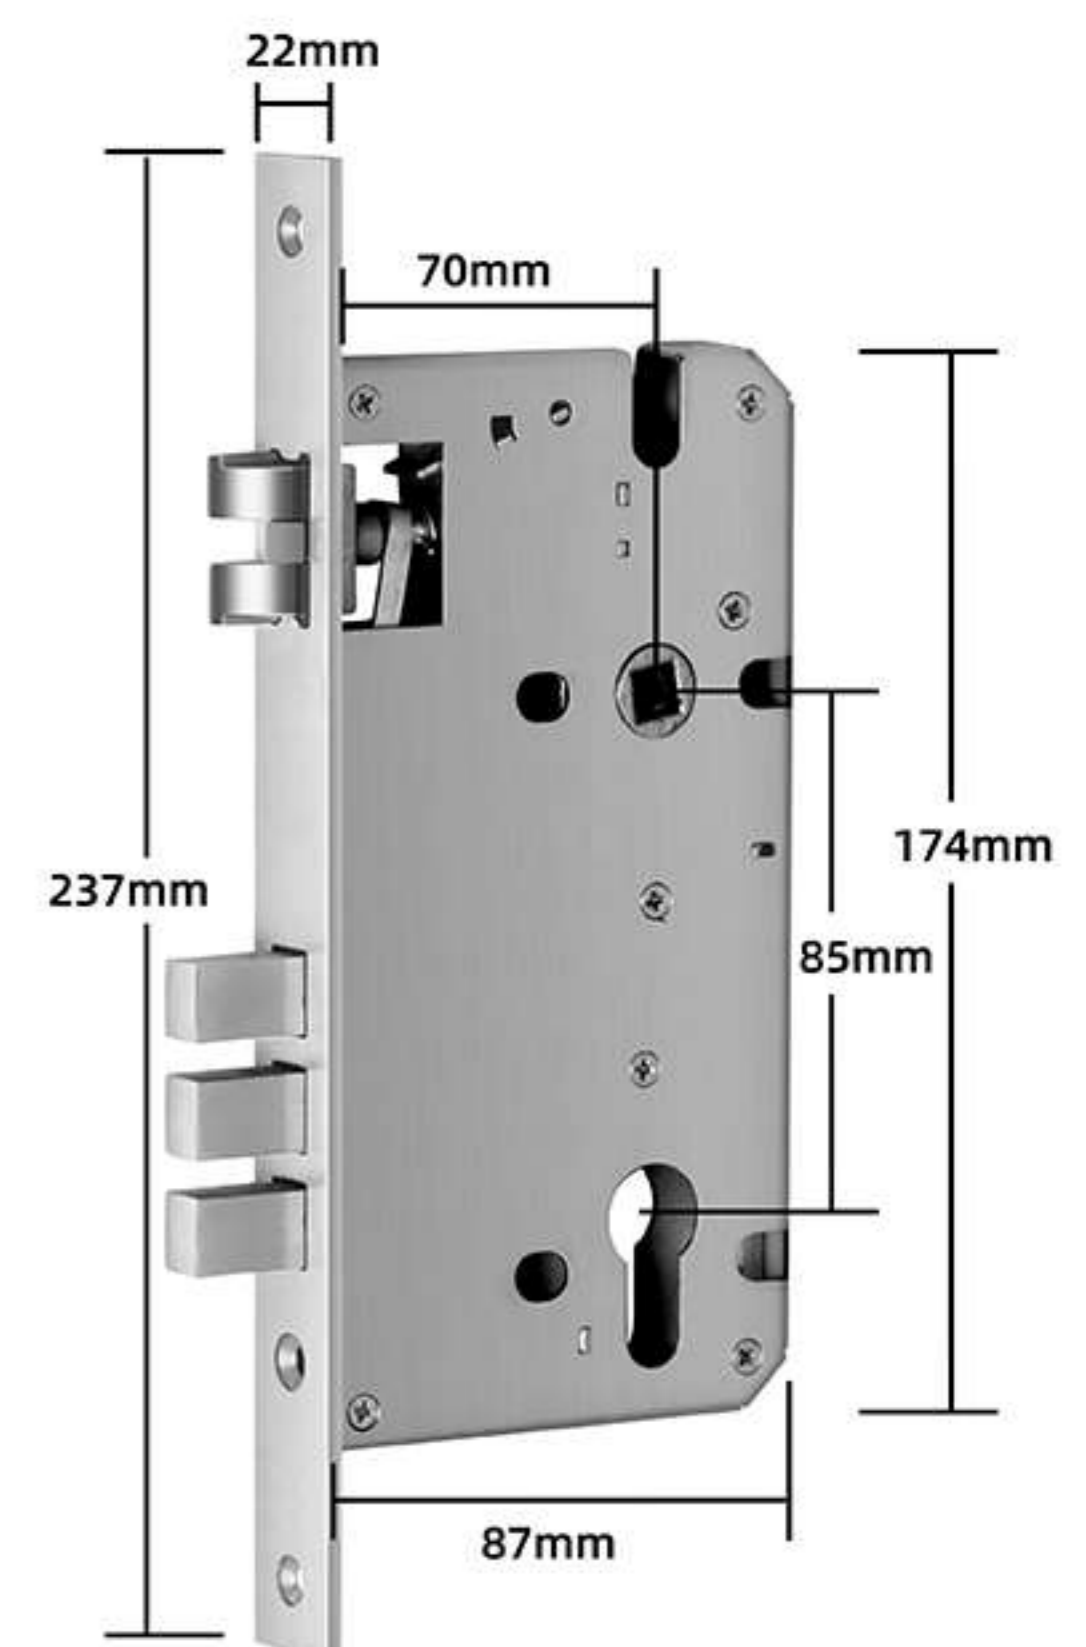

EASY TO INSTALL WITH 1 SCREWDRIVER AND 2 SCREWS.

MULTIPLE WAYS TO UNLOCK

Fingerprint

Anti-peep Password

BLE

RFID Card

Mechanical Key

Micro USB Port For
Emergency

55°C

IP55

-35°C

SMART HANDLE LOCK

S800-LH02

Features

- **Lock Dimension:** 60mm(D)*150mm(L)*73mm(H);
- **Available in Matted Black, Hairline Silver;**
- **Attractive smart access APP/ WIFI / BLE / fingerprint / pincode /card.**
- **Voice Commands via Google Assistant & Amazon Alexa;**
- **User Capacity:** Finger: 200, PIN: 200, Card: 200, E-key: unlimited;
- **Suitable for all mortises:** 5572/ 6072 / 4585 / 5085 / 6085 / 7085;
- **Waterproof IP55;**
- **Easy installation, 1 minutes installation only;**
- **Adjustable for all door thickness;**
- **1 year batteries life;**
- **250K cycle time;**
- **200 hours salt-spray ;**
- **USB for emergency power;**
- **Mechanical key for emergency;**

SUITABLE FOR BELOW UK LOCK BODY

5572/6072/4585/5085/6085/7085

5572

6072

4585

5085

6085

7085

INSIDE PACKING

Exterior Assembly * 1

Interior Assembly* 1

User Manual * 1

Mortise * 1

Mechanical Key * 2

Screw A * 4

Buckle Plate * 1