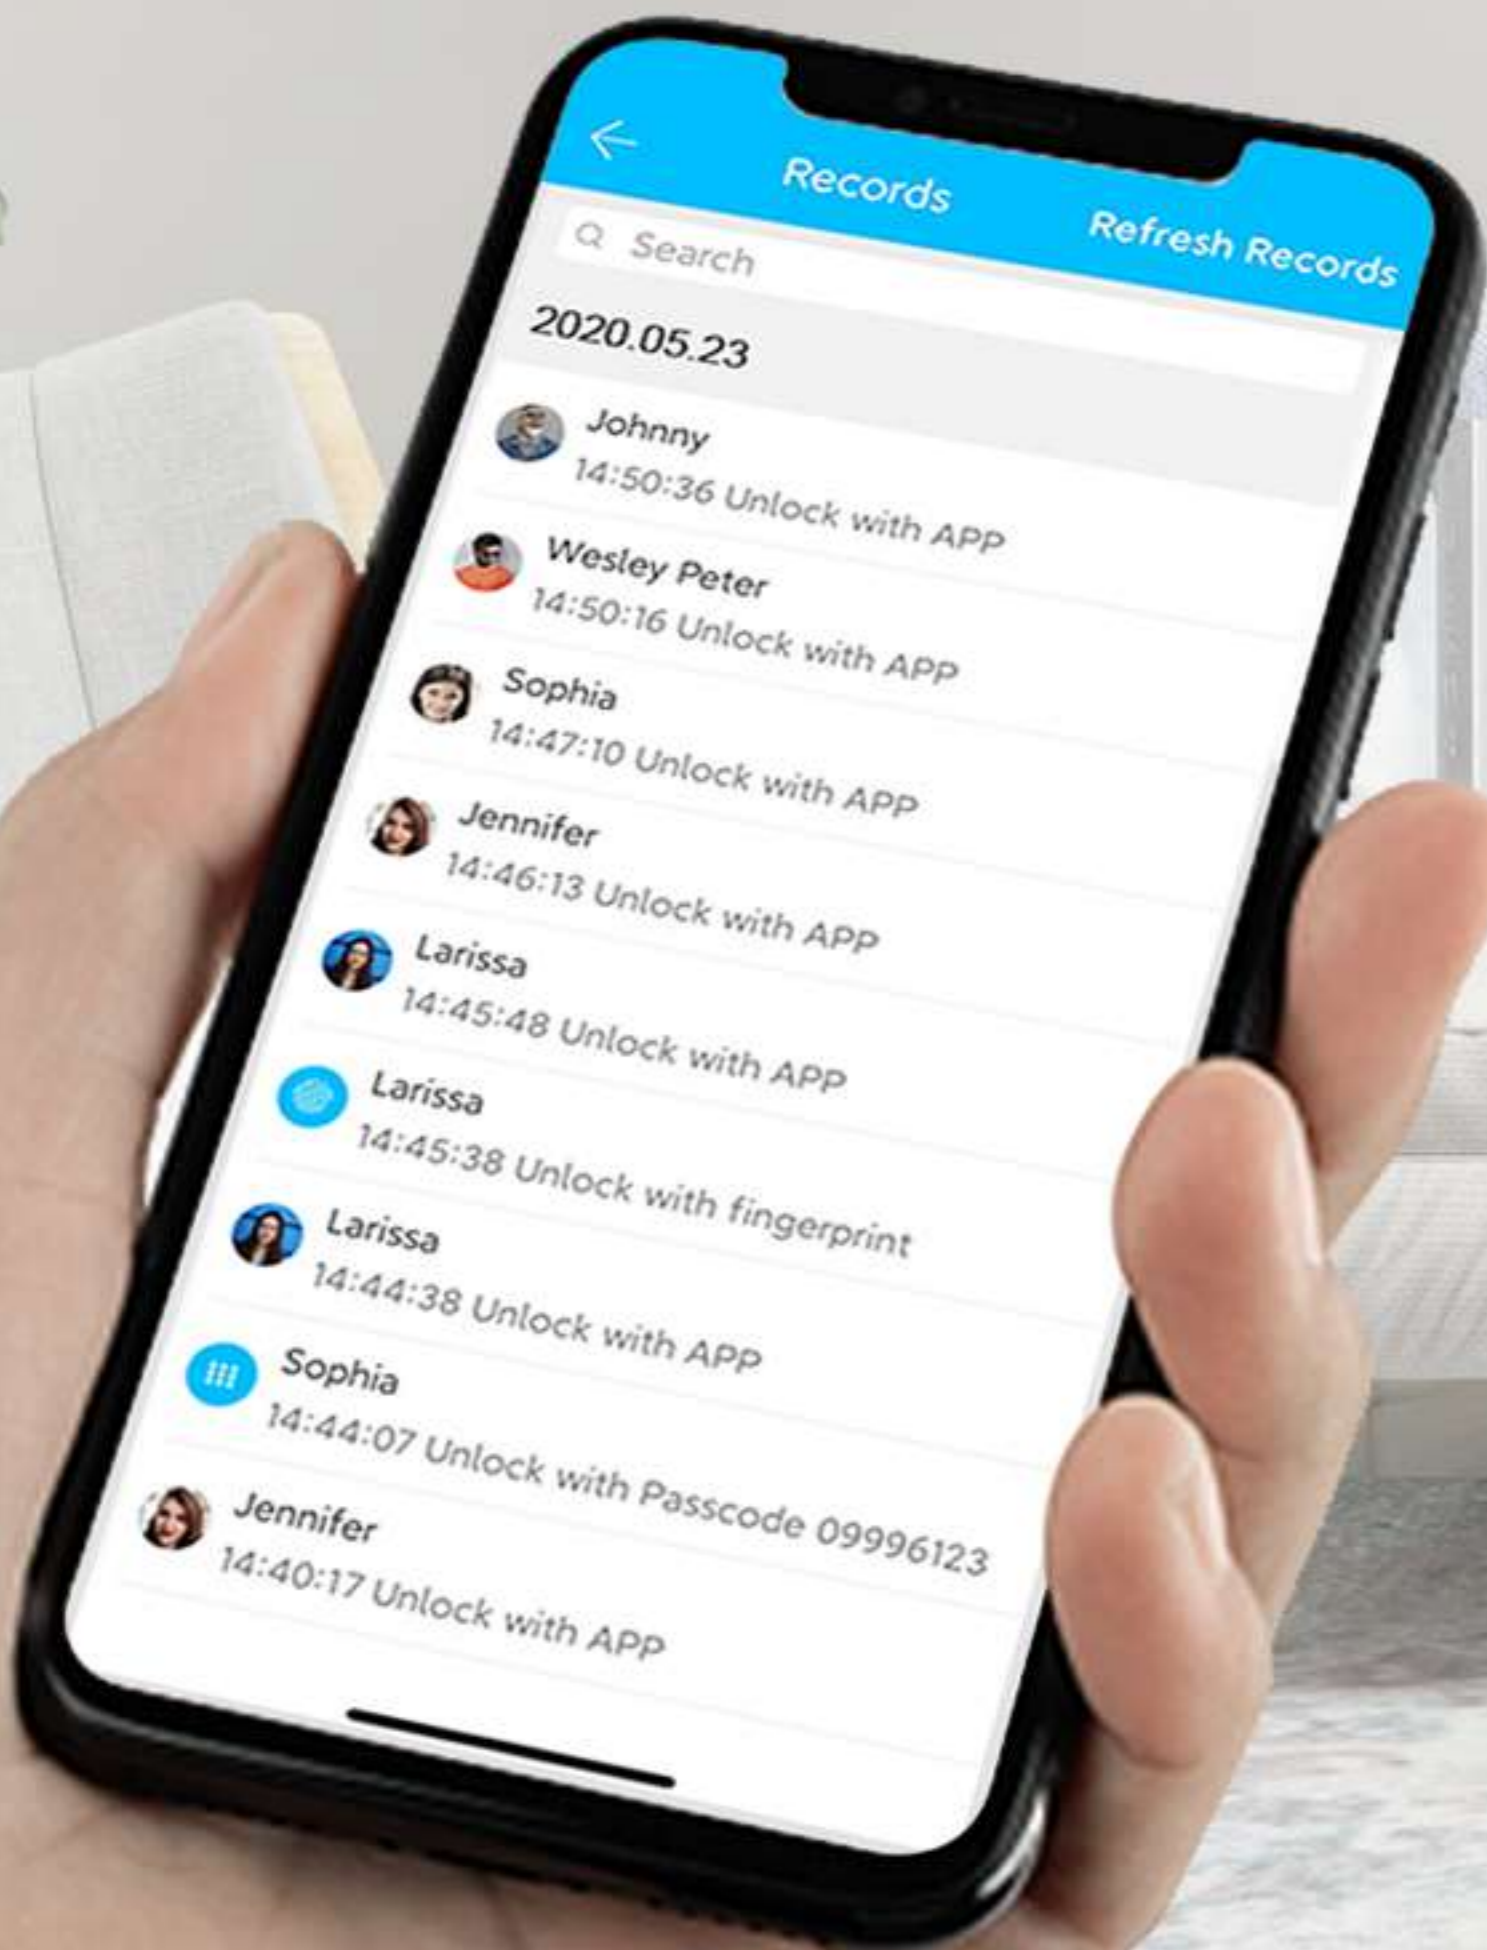

HEIKEN BUILDING MATERIAL

S800-LH02 Smart Door Lock

HEIKEN

Your Ultimate Door Solutions Specialist

BLE

Fingerprint

Password

Card

Mechanical Key

APP

Remote Control

CHECK UNLOCKED RECORDS

Before - only key unlock

HKBM S800-LH02

APP BLE / Fingerprint / Card unlock / WiFi unlock
Pin code unlock / Mechanical key unlock

DIY INSTALLATION

EASY TO INSTALL WITH 1 SCREWDRIVER AND 2 SCREWS.

MULTIPLE WAYS TO UNLOCK

Fingerprint

Anti-peep Password

BLE

RFID Card

Mechanical Key

Micro USB Port For
Emergency

55°C

IP55

-35°C

SMART HANDLE LOCK

S800-LH02

Features

- **Lock Dimension:** 60mm(D)*150mm(L)*73mm(H);
- **Available in Matted Black, Hairline Silver;**
- **Attractive smart access APP/ WIFI / BLE / fingerprint / pincode /card.**
- **Voice Commands via Google Assistant & Amazon Alexa;**
- **User Capacity:** Finger: 200, PIN: 200, Card: 200, E-key: unlimited;
- **Suitable for all mortises:** 5572/ 6072 / 4585 / 5085 / 6085 / 7085;
- **Waterproof IP55;**
- **Easy installation, 1 minutes installation only;**
- **Adjustable for all door thickness;**
- **1 year batteries life;**
- **250K cycle time;**
- **200 hours salt-spray ;**
- **USB for emergency power;**
- **Mechanical key for emergency;**