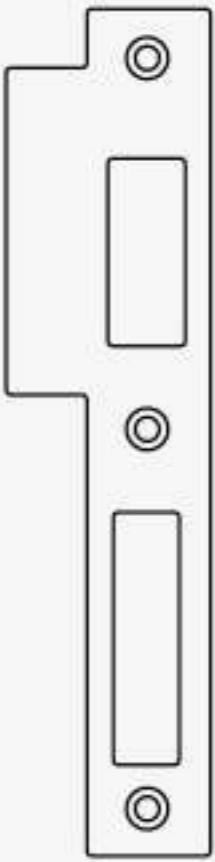

55°C

IP55

-35°C

SMART HANDLE LOCK

S800-LH02

Features

- **Lock Dimension:** 60mm(D)*150mm(L)*73mm(H);
- **Available in Matted Black, Hairline Silver;**
- **Attractive smart access APP/ WIFI / BLE / fingerprint / pincode /card.**
- **Voice Commands via Google Assistant & Amazon Alexa;**
- **User Capacity:** Finger: 200, PIN: 200, Card: 200, E-key: unlimited;
- **Suitable for all mortises:** 5572/ 6072 / 4585 / 5085 / 6085 / 7085;
- **Waterproof IP55;**
- **Easy installation, 1 minutes installation only;**
- **Adjustable for all door thickness;**
- **1 year batteries life;**
- **250K cycle time;**
- **200 hours salt-spray ;**
- **USB for emergency power;**
- **Mechanical key for emergency;**

SUITABLE FOR BELOW UK LOCK BODY

5572/6072/4585/5085/6085/7085

5572

6072

4585

5085

6085

7085

INSIDE PACKING

Exterior Assembly * 1

Interior Assembly* 1

User Manual * 1

Mortise * 1

Mechanical Key * 2

Screw A * 4

Buckle Plate * 1