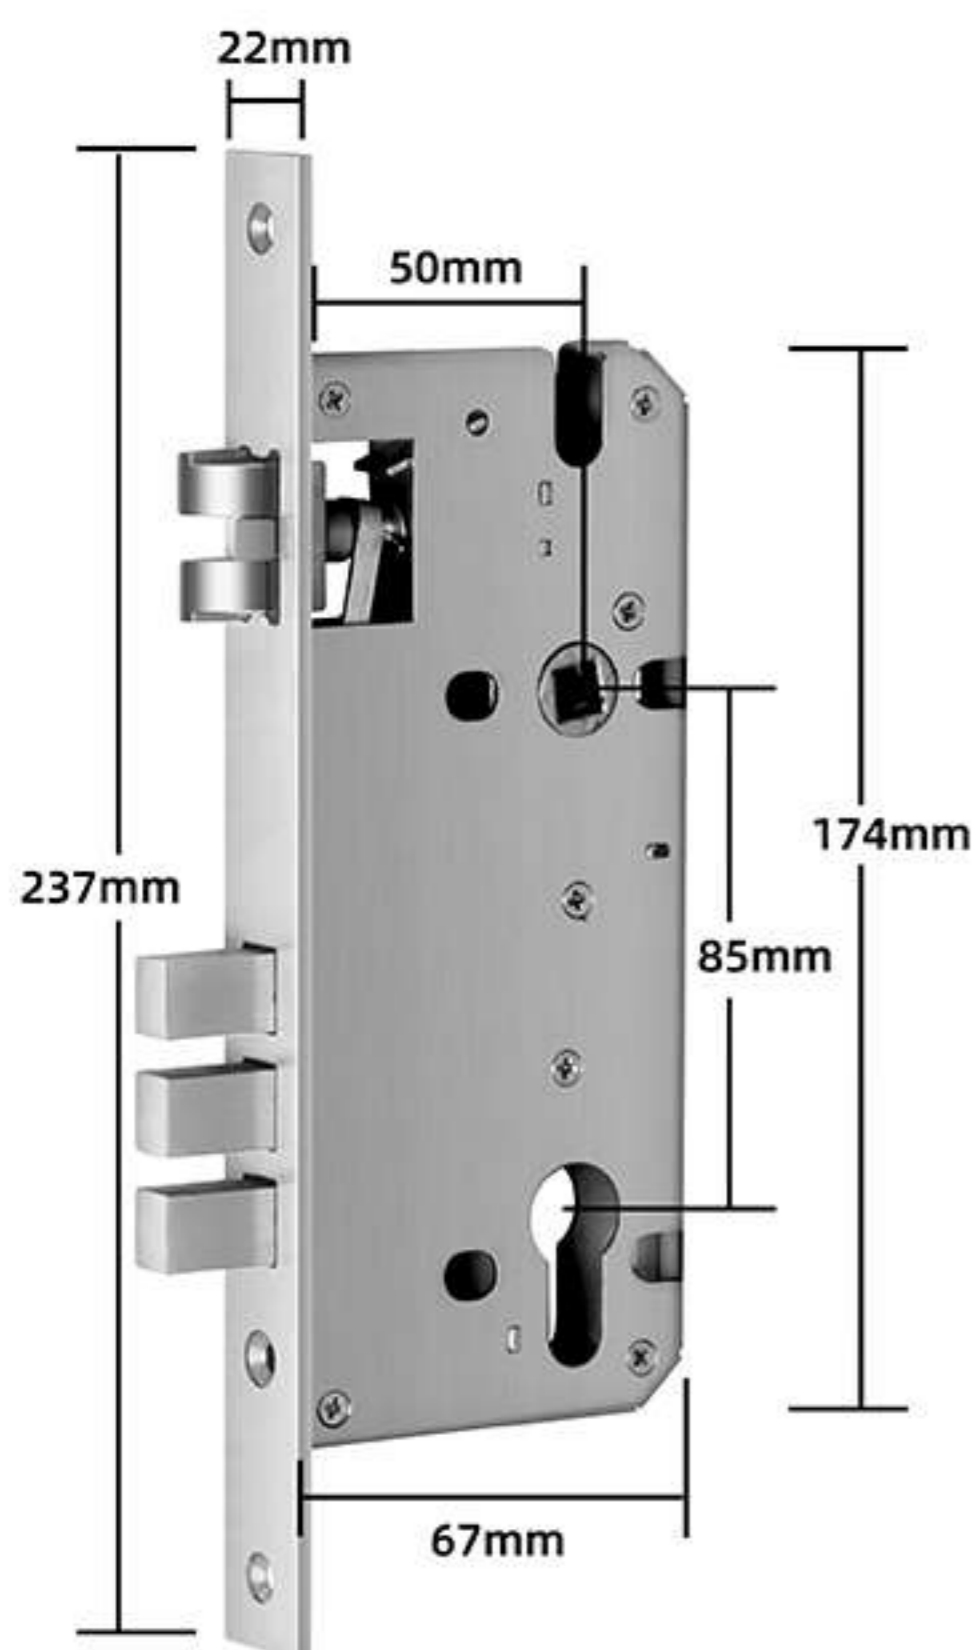

55°C

IP55

-35°C

SMART HANDLE LOCK

S800-LH02

Features

- **Lock Dimension:** 60mm(D)*150mm(L)*73mm(H);
- **Available in Matted Black, Hairline Silver;**
- **Attractive smart access APP/ WIFI / BLE / fingerprint / pincode /card.**
- **Voice Commands via Google Assistant & Amazon Alexa;**
- **User Capacity:** Finger: 200, PIN: 200, Card: 200, E-key: unlimited;
- **Suitable for all mortises:** 5572/ 6072 / 4585 / 5085 / 6085 / 7085;
- **Waterproof IP55;**
- **Easy installation, 1 minutes installation only;**
- **Adjustable for all door thickness;**
- **1 year batteries life;**
- **250K cycle time;**
- **200 hours salt-spray ;**
- **USB for emergency power;**
- **Mechanical key for emergency;**

SUITABLE FOR BELOW UK LOCK BODY

5572/6072/4585/5085/6085/7085

5572

6072

4585

5085

6085

7085

INSIDE PACKING

Exterior Assembly * 1

Interior Assembly* 1

User Manual * 1

Mortise * 1

Mechanical Key * 2

Screw A * 4

Buckle Plate * 1