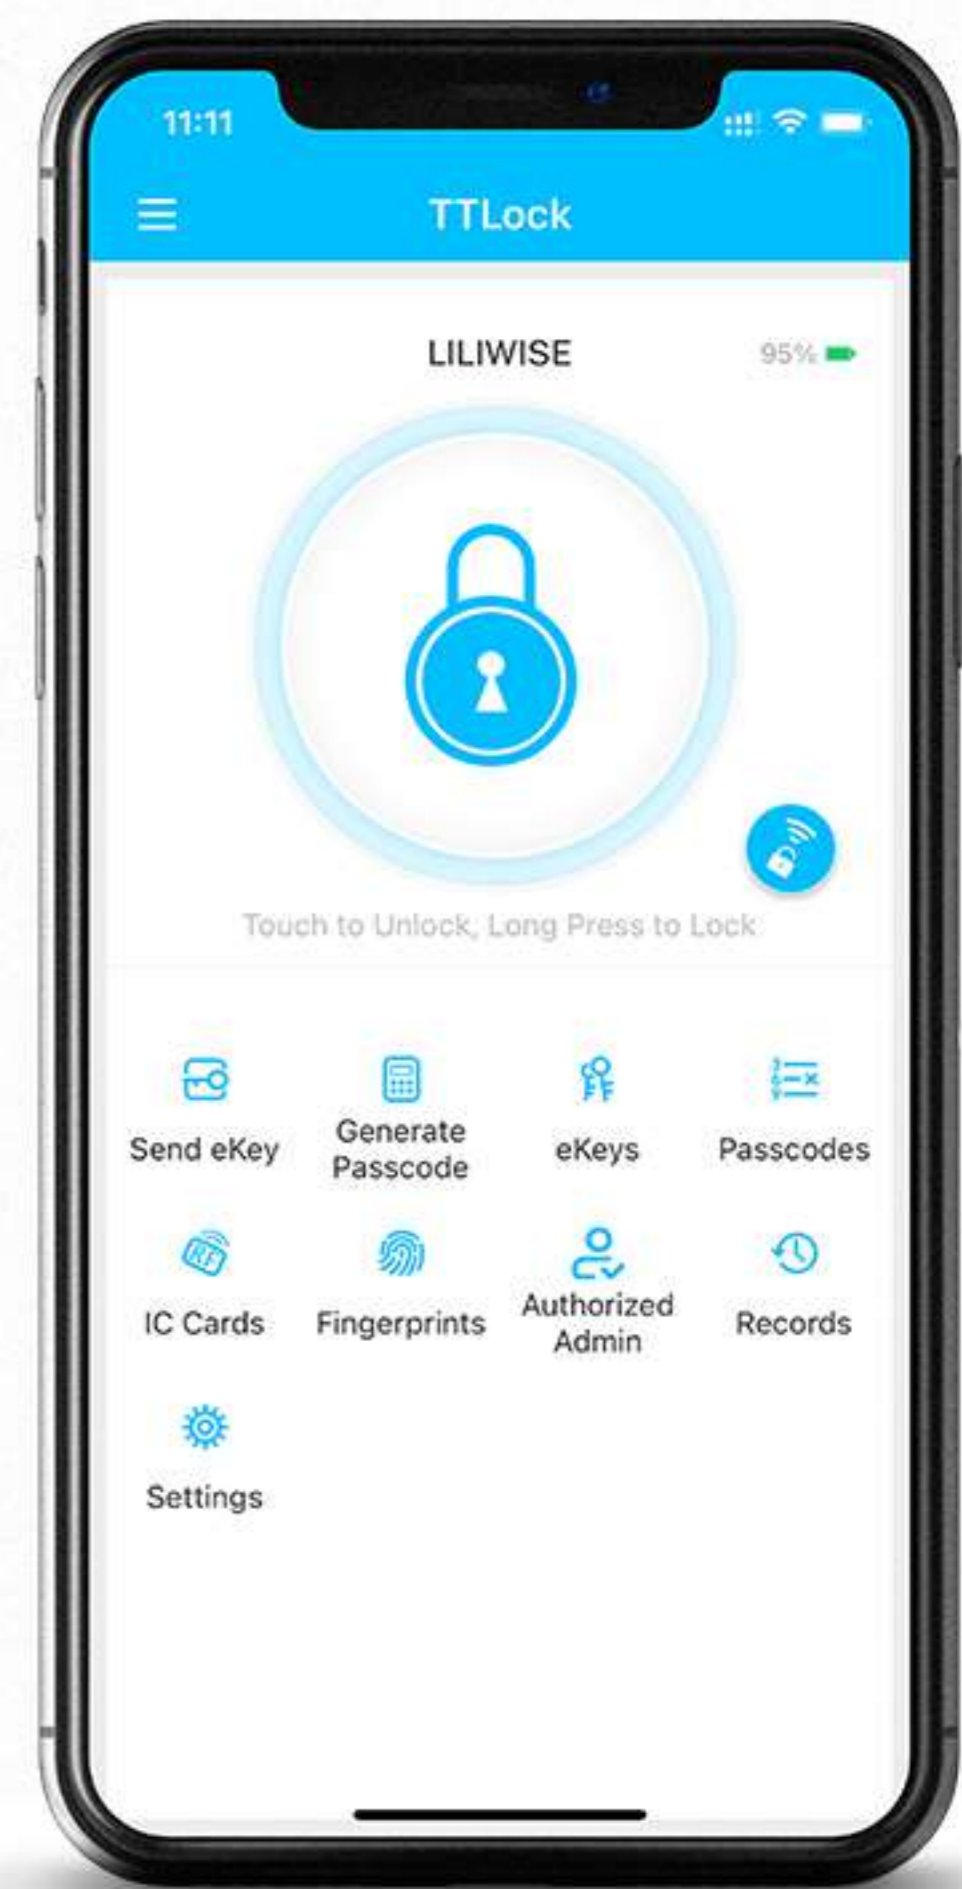

HEIKEN BUILDING MATERIAL

S800-LH02 Smart Door Lock

HEIKEN

Your Ultimate Door Solutions Specialist

BLE

Fingerprint

Password

Card

Mechanical Key

APP

Remote Control

CHECK UNLOCKED RECORDS

Before - only key unlock

HKBM S800-LH02

APP BLE / Fingerprint / Card unlock / WiFi unlock
Pin code unlock / Mechanical key unlock

DIY INSTALLATION

EASY TO INSTALL WITH 1 SCREWDRIVER AND 2 SCREWS.

MULTIPLE WAYS TO UNLOCK

Fingerprint

Anti-peep Password

BLE

RFID Card

Mechanical Key

Micro USB Port For
Emergency

55°C

IP55

-35°C

SMART HANDLE LOCK

S800-LH02

Features

- **Lock Dimension:** 60mm(D)*150mm(L)*73mm(H);
- **Available in Matted Black, Hairline Silver;**
- **Attractive smart access APP/ WIFI / BLE / fingerprint / pincode /card.**
- **Voice Commands via Google Assistant & Amazon Alexa;**
- **User Capacity:** Finger: 200, PIN: 200, Card: 200, E-key: unlimited;
- **Suitable for all mortises:** 5572/ 6072 / 4585 / 5085 / 6085 / 7085;
- **Waterproof IP55;**
- **Easy installation, 1 minutes installation only;**
- **Adjustable for all door thickness;**
- **1 year batteries life;**
- **250K cycle time;**
- **200 hours salt-spray ;**
- **USB for emergency power;**
- **Mechanical key for emergency;**