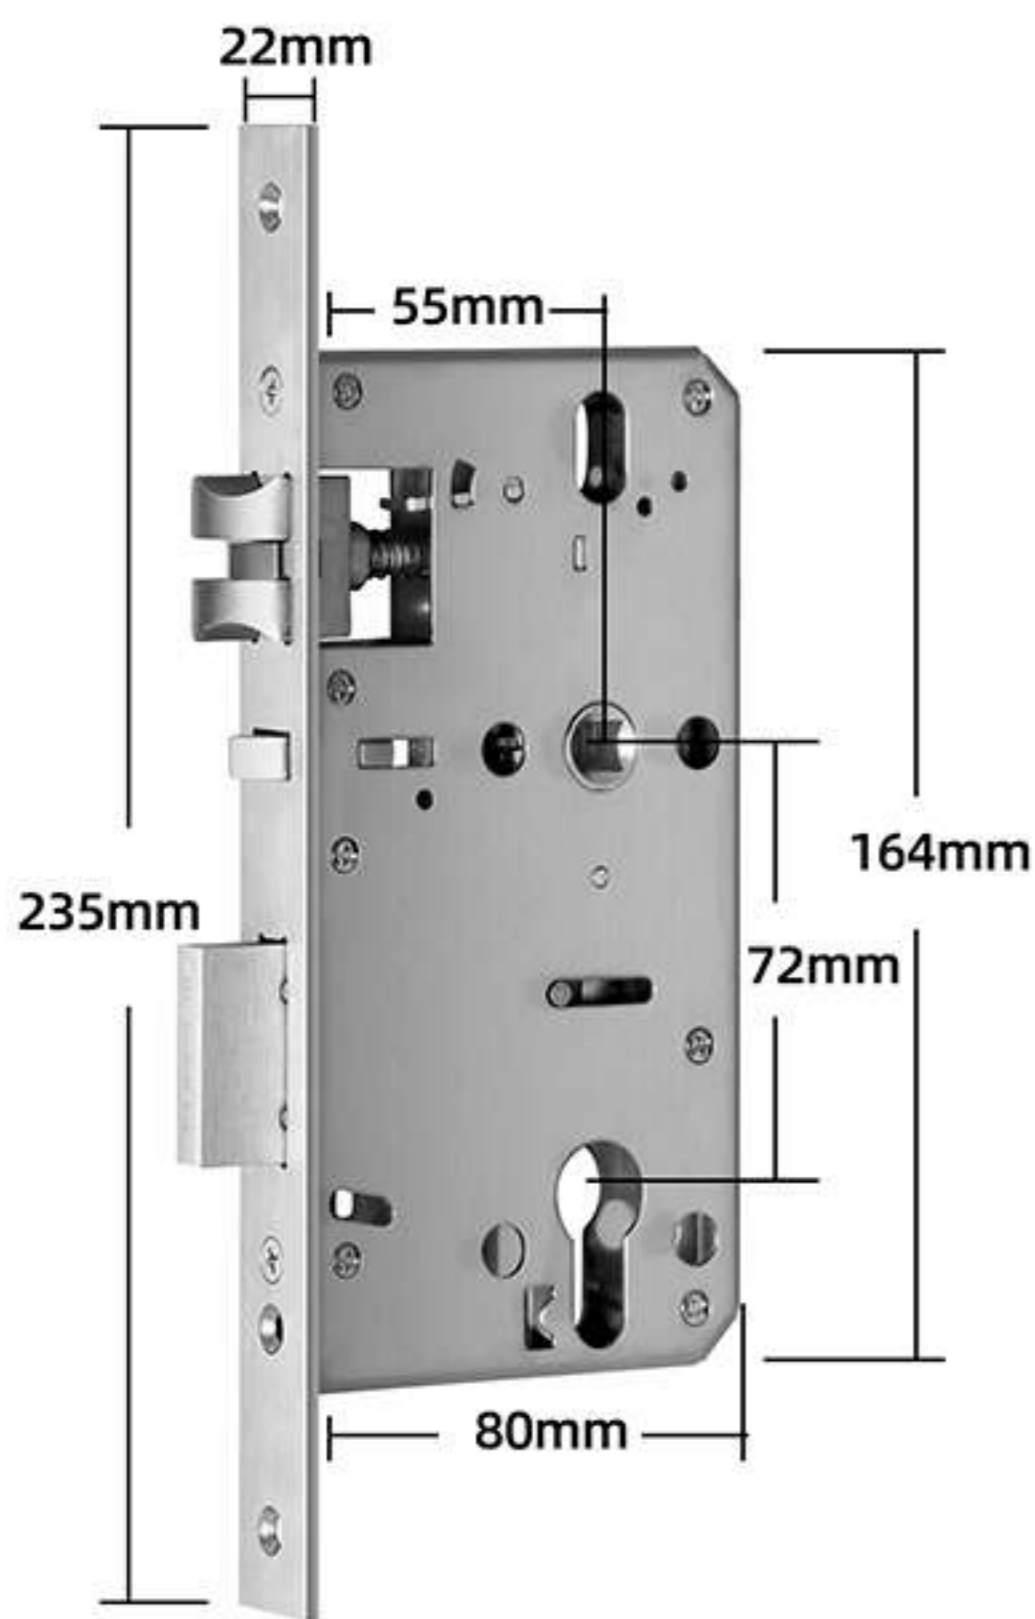

EASY TO INSTALL WITH 1 SCREWDRIVER AND 2 SCREWS.

MULTIPLE WAYS TO UNLOCK

Fingerprint

Anti-peep Password

BLE

RFID Card

Mechanical Key

Micro USB Port For
Emergency

55°C

IP55

-35°C

SMART HANDLE LOCK

S800-LH02

Features

- **Lock Dimension:** 60mm(D)*150mm(L)*73mm(H);
- **Available in Matted Black, Hairline Silver;**
- **Attractive smart access APP/ WIFI / BLE / fingerprint / pincode /card.**
- **Voice Commands via Google Assistant & Amazon Alexa;**
- **User Capacity:** Finger: 200, PIN: 200, Card: 200, E-key: unlimited;
- **Suitable for all mortises:** 5572/ 6072 / 4585 / 5085 / 6085 / 7085;
- **Waterproof IP55;**
- **Easy installation, 1 minutes installation only;**
- **Adjustable for all door thickness;**
- **1 year batteries life;**
- **250K cycle time;**
- **200 hours salt-spray ;**
- **USB for emergency power;**
- **Mechanical key for emergency;**

SUITABLE FOR BELOW UK LOCK BODY

5572/6072/4585/5085/6085/7085

5572

6072

4585

5085

6085

7085