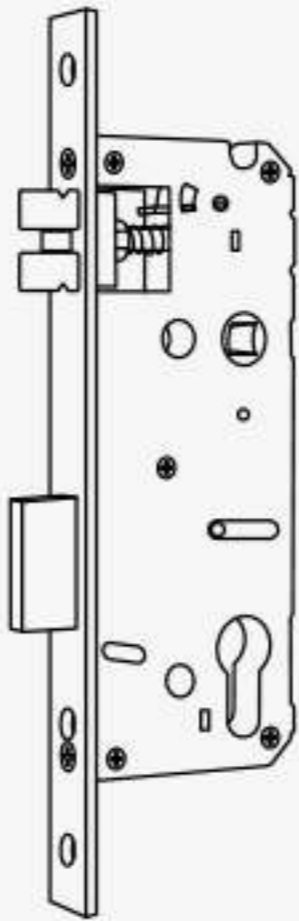

55°C

IP55

-35°C

SMART HANDLE LOCK

S800-LH02

Features

- **Lock Dimension:** 60mm(D)*150mm(L)*73mm(H);
- **Available in Matted Black, Hairline Silver;**
- **Attractive smart access APP/ WIFI / BLE / fingerprint / pincode /card.**
- **Voice Commands via Google Assistant & Amazon Alexa;**
- **User Capacity:** Finger: 200, PIN: 200, Card: 200, E-key: unlimited;
- **Suitable for all mortises:** 5572/ 6072 / 4585 / 5085 / 6085 / 7085;
- **Waterproof IP55;**
- **Easy installation, 1 minutes installation only;**
- **Adjustable for all door thickness;**
- **1 year batteries life;**
- **250K cycle time;**
- **200 hours salt-spray ;**
- **USB for emergency power;**
- **Mechanical key for emergency;**

SUITABLE FOR BELOW UK LOCK BODY

5572/6072/4585/5085/6085/7085

5572

6072

4585

5085

6085

7085

INSIDE PACKING

Exterior Assembly * 1

Interior Assembly* 1

User Manual * 1

Mortise * 1

Mechanical Key * 2

Screw A * 4

Buckle Plate * 1

Strike Box * 1

Screw B * 2

Screw Casing * 2

Contact US

www.heiken.com.my

A-09-12, PINNACLE PETALING JAYA, LORONG UTARA C,
46200, PETALING JAYA, SELANGOR

Tel: +6011 2673 3199