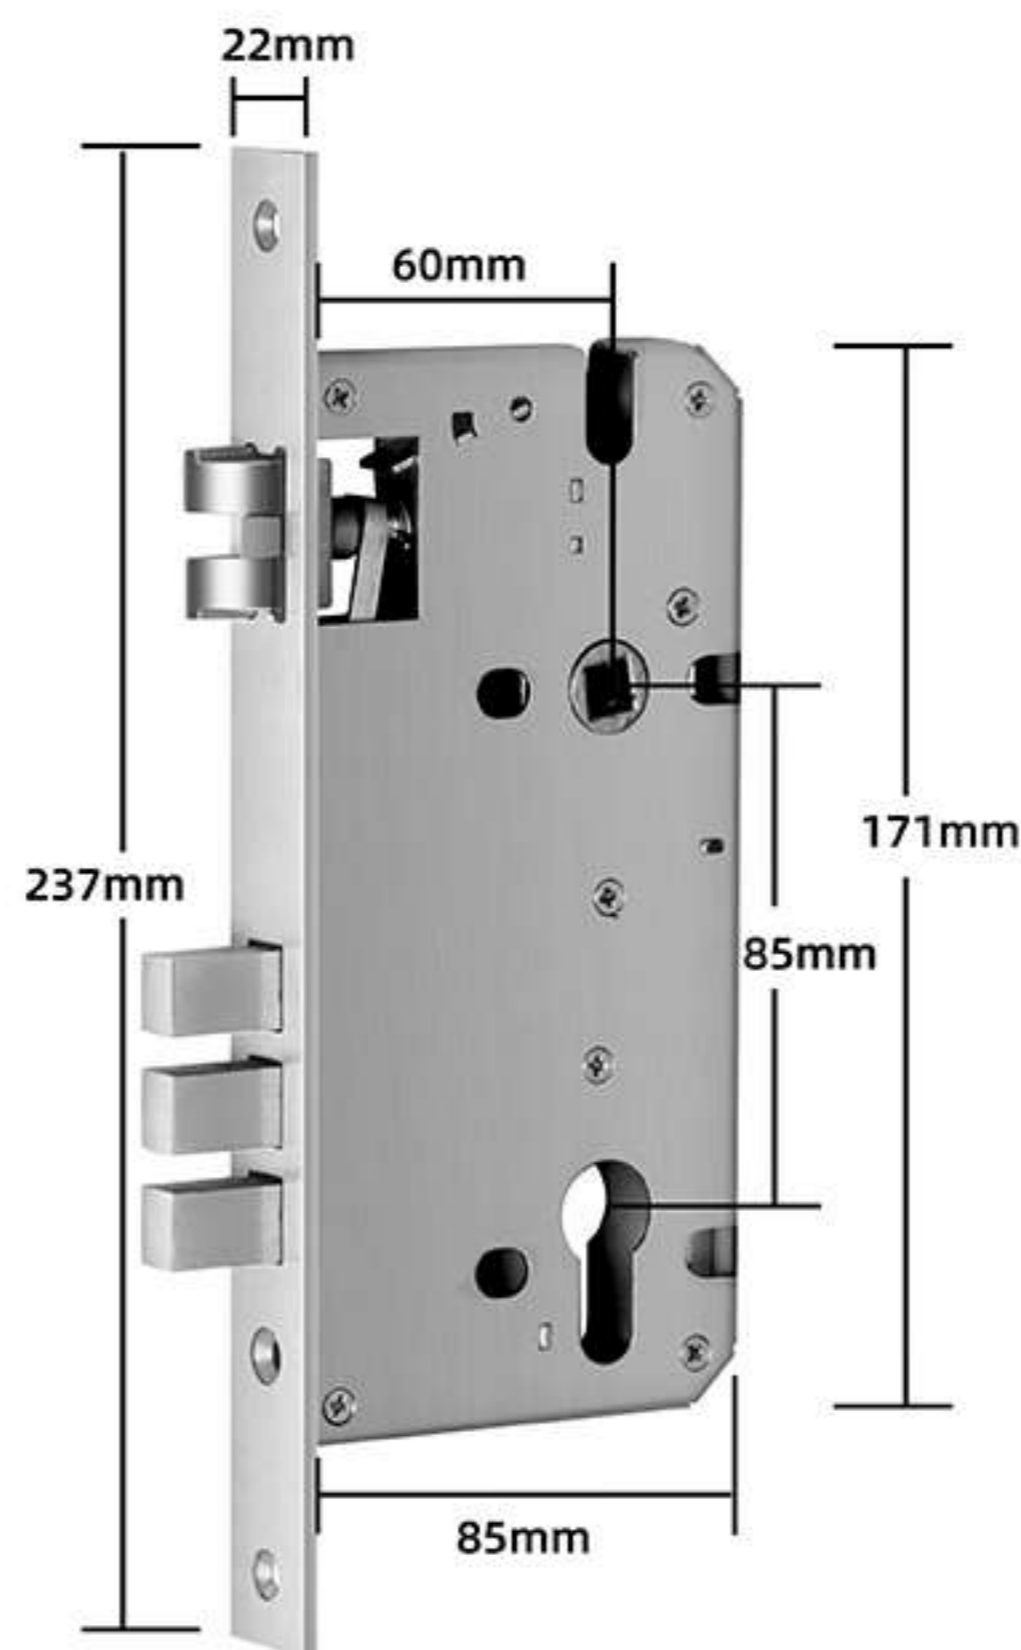

55°C

IP55

-35°C

SMART HANDLE LOCK

S800-LH02

Features

- **Lock Dimension:** 60mm(D)*150mm(L)*73mm(H);
- **Available in Matted Black, Hairline Silver;**
- **Attractive smart access APP/ WIFI / BLE / fingerprint / pincode /card.**
- **Voice Commands via Google Assistant & Amazon Alexa;**
- **User Capacity:** Finger: 200, PIN: 200, Card: 200, E-key: unlimited;
- **Suitable for all mortises:** 5572/ 6072 / 4585 / 5085 / 6085 / 7085;
- **Waterproof IP55;**
- **Easy installation, 1 minutes installation only;**
- **Adjustable for all door thickness;**
- **1 year batteries life;**
- **250K cycle time;**
- **200 hours salt-spray ;**
- **USB for emergency power;**
- **Mechanical key for emergency;**

SUITABLE FOR BELOW UK LOCK BODY

5572/6072/4585/5085/6085/7085

5572

6072

4585

5085

6085

7085

INSIDE PACKING

Exterior Assembly * 1

Interior Assembly* 1

User Manual * 1

Mortise * 1

Mechanical Key * 2

Screw A * 4

Buckle Plate * 1