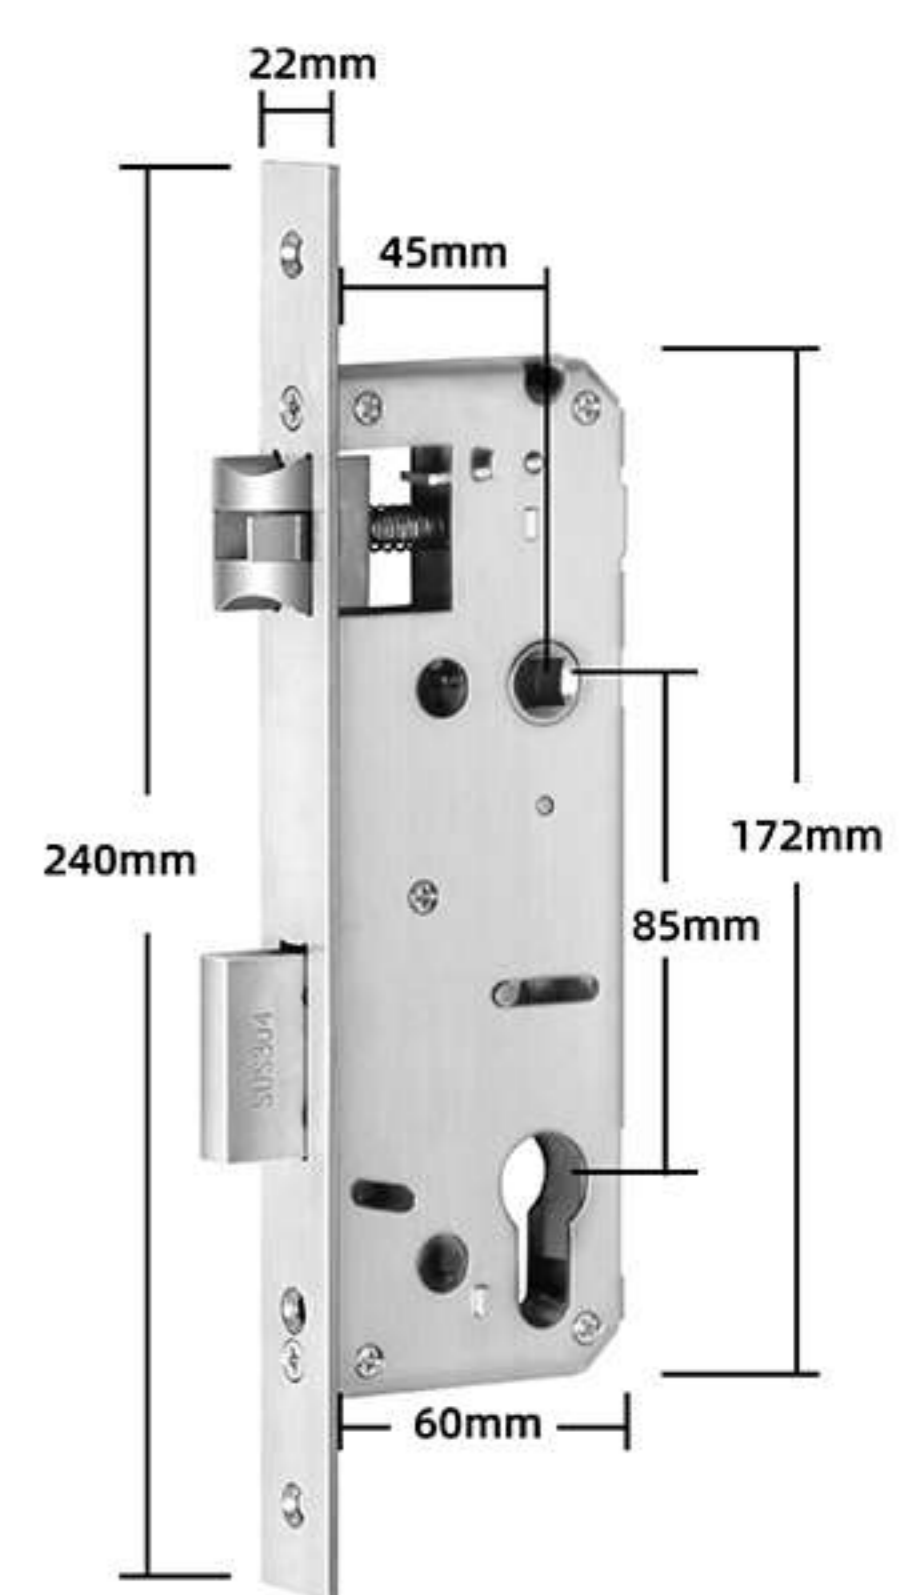

EASY TO INSTALL WITH 1 SCREWDRIVER AND 2 SCREWS.

MULTIPLE WAYS TO UNLOCK

Fingerprint

Anti-peep Password

BLE

RFID Card

Mechanical Key

Micro USB Port For
Emergency

55°C

IP55

-35°C

SMART HANDLE LOCK

S800-LH02

Features

- **Lock Dimension:** 60mm(D)*150mm(L)*73mm(H);
- **Available in Matted Black, Hairline Silver;**
- **Attractive smart access APP/ WIFI / BLE / fingerprint / pincode /card.**
- **Voice Commands via Google Assistant & Amazon Alexa;**
- **User Capacity:** Finger: 200, PIN: 200, Card: 200, E-key: unlimited;
- **Suitable for all mortises:** 5572/ 6072 / 4585 / 5085 / 6085 / 7085;
- **Waterproof IP55;**
- **Easy installation, 1 minutes installation only;**
- **Adjustable for all door thickness;**
- **1 year batteries life;**
- **250K cycle time;**
- **200 hours salt-spray ;**
- **USB for emergency power;**
- **Mechanical key for emergency;**

SUITABLE FOR BELOW UK LOCK BODY

5572/6072/4585/5085/6085/7085

5572

6072

4585

5085

6085

7085

INSIDE PACKING

Exterior Assembly * 1

Interior Assembly* 1

User Manual * 1

Mortise * 1

Mechanical Key * 2

Screw A * 4

Buckle Plate * 1