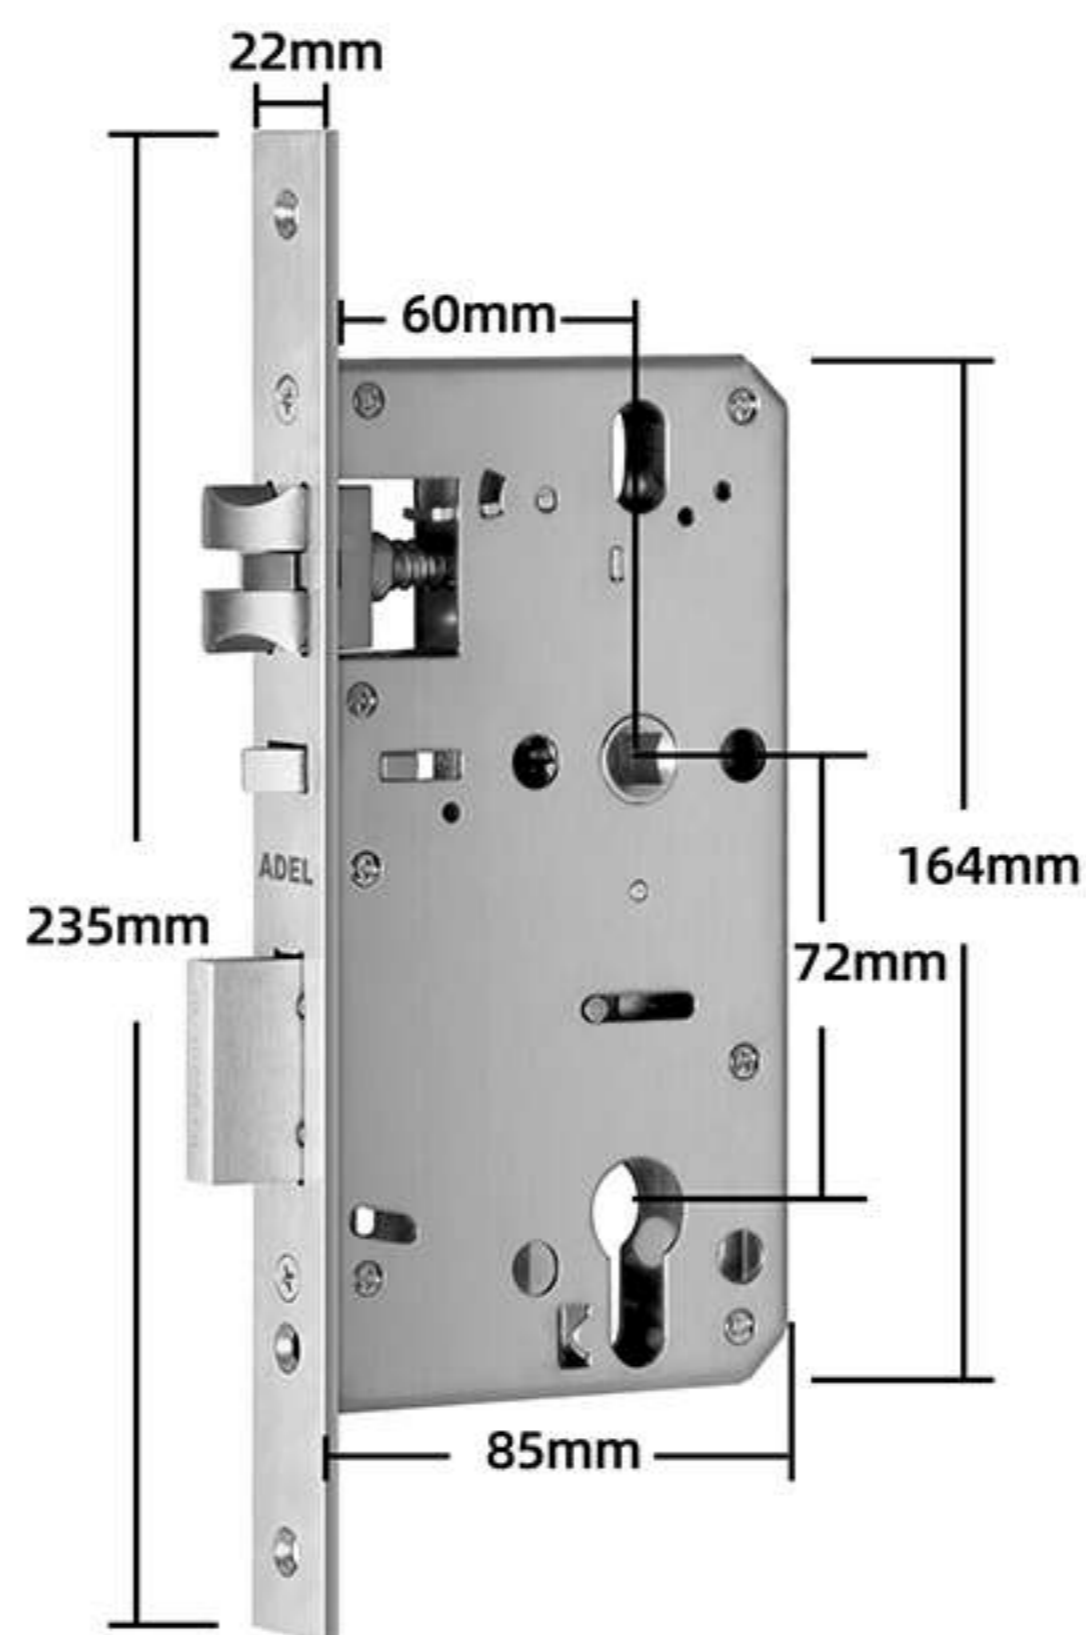

EASY TO INSTALL WITH 1 SCREWDRIVER AND 2 SCREWS.

MULTIPLE WAYS TO UNLOCK

Fingerprint

Anti-peep Password

BLE

RFID Card

Mechanical Key

Micro USB Port For
Emergency

55°C

IP55

-35°C

SMART HANDLE LOCK

S800-LH02

Features

- **Lock Dimension:** 60mm(D)*150mm(L)*73mm(H);
- **Available in Matted Black, Hairline Silver;**
- **Attractive smart access APP/ WIFI / BLE / fingerprint / pincode /card.**
- **Voice Commands via Google Assistant & Amazon Alexa;**
- **User Capacity:** Finger: 200, PIN: 200, Card: 200, E-key: unlimited;
- **Suitable for all mortises:** 5572/ 6072 / 4585 / 5085 / 6085 / 7085;
- **Waterproof IP55;**
- **Easy installation, 1 minutes installation only;**
- **Adjustable for all door thickness;**
- **1 year batteries life;**
- **250K cycle time;**
- **200 hours salt-spray ;**
- **USB for emergency power;**
- **Mechanical key for emergency;**

SUITABLE FOR BELOW UK LOCK BODY

5572/6072/4585/5085/6085/7085

5572

6072

4585

5085

6085

7085