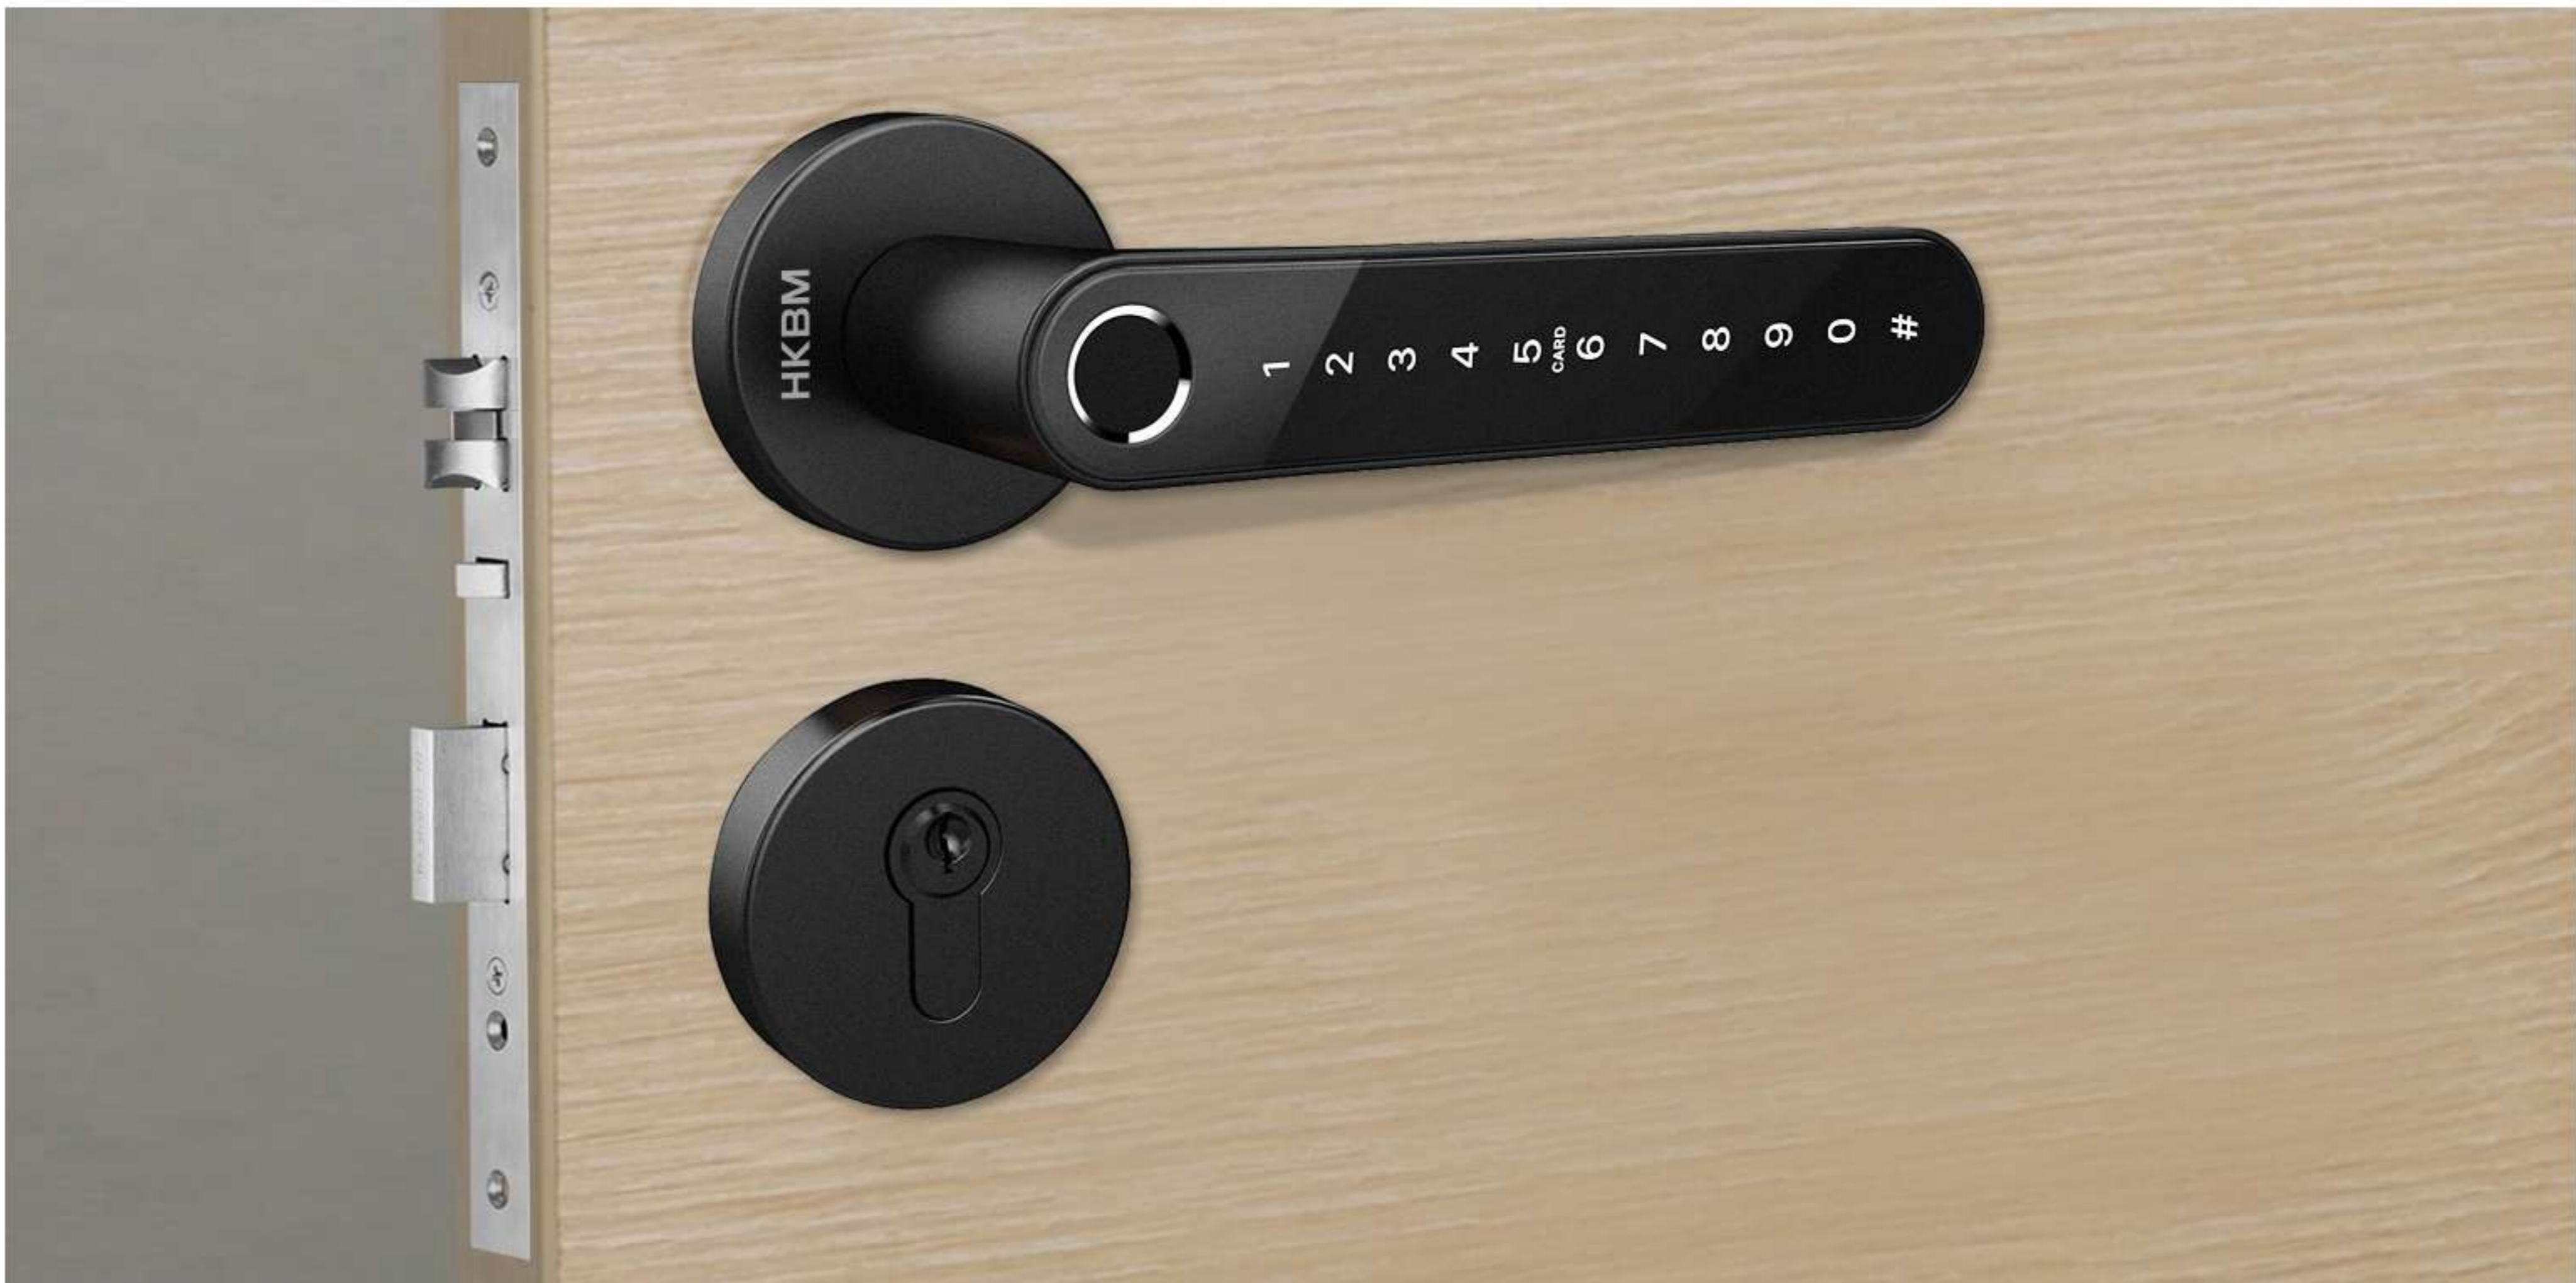

HEIKEN BUILDING MATERIAL

S800-LH02 Smart Door Lock

HEIKEN

Your Ultimate Door Solutions Specialist

BLE

Fingerprint

Password

Card

Mechanical Key

APP

Remote Control

CHECK UNLOCKED RECORDS

Before - only key unlock

HKBM S800-LH02

APP BLE / Fingerprint / Card unlock / WiFi unlock
Pin code unlock / Mechanical key unlock

DIY INSTALLATION

EASY TO INSTALL WITH 1 SCREWDRIVER AND 2 SCREWS.

MULTIPLE WAYS TO UNLOCK

Fingerprint

Anti-peep Password

BLE

RFID Card

Mechanical Key

Micro USB Port For
Emergency

55°C

IP55

-35°C

SMART HANDLE LOCK

S800-LH02

Features

- **Lock Dimension:** 60mm(D)*150mm(L)*73mm(H);
- **Available in Matted Black, Hairline Silver;**
- **Attractive smart access APP/ WIFI / BLE / fingerprint / pincode /card.**
- **Voice Commands via Google Assistant & Amazon Alexa;**
- **User Capacity:** Finger: 200, PIN: 200, Card: 200, E-key: unlimited;
- **Suitable for all mortises:** 5572/ 6072 / 4585 / 5085 / 6085 / 7085;
- **Waterproof IP55;**
- **Easy installation, 1 minutes installation only;**
- **Adjustable for all door thickness;**
- **1 year batteries life;**
- **250K cycle time;**
- **200 hours salt-spray ;**
- **USB for emergency power;**
- **Mechanical key for emergency;**